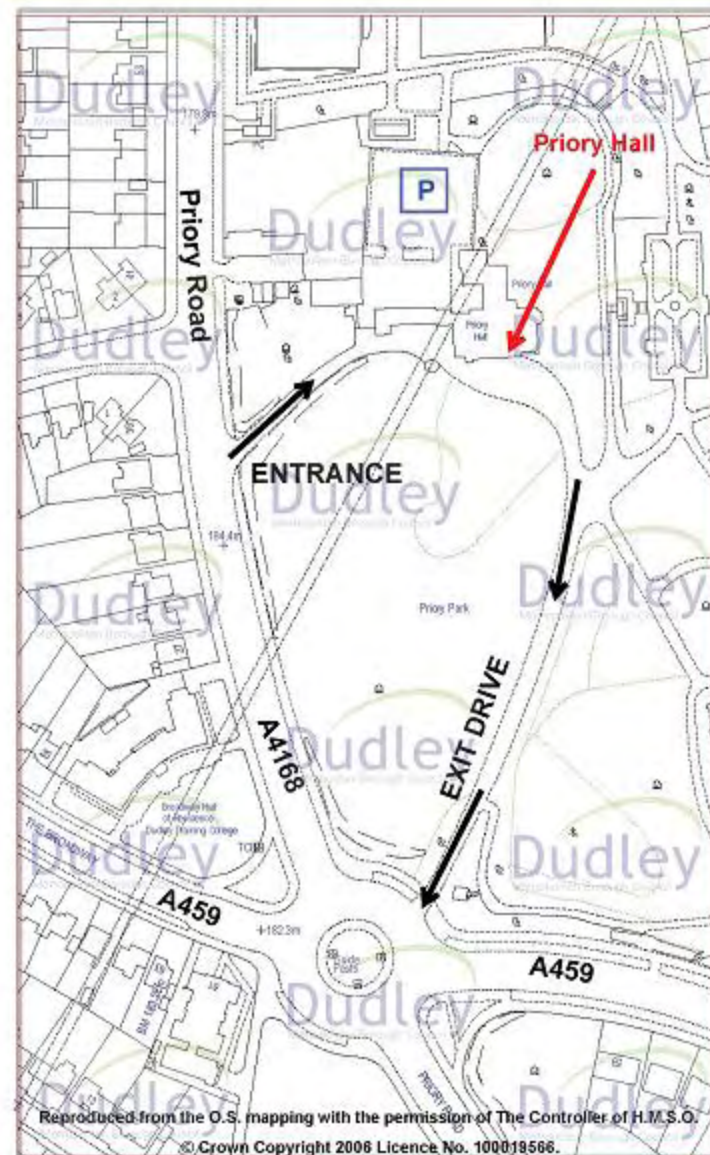

Dudley Register Office

Reproduced from the O.S. mapping with the permission of The Controller of H.M.S.O. © Crown Copyright 2006 Licence No. 100019566.

Dudley Register Office

How To Find Us:

By Road – Dudley is only 2 miles from junction 2 of the M5 and is clearly signposted from the motorway taking the A4123, A461 and then the A459 to Priory Hall.

Dudley Central Bus Station is only 10 minutes walk away. It is also approximately 125 miles away from London, 10 miles from Birmingham, 108 miles from Cardiff and 80 miles from Manchester.

By Rail – There are direct services from London Euston and Birmingham International Airport and there is a regular rail link to Dudley Sandwell Station.

Location Map