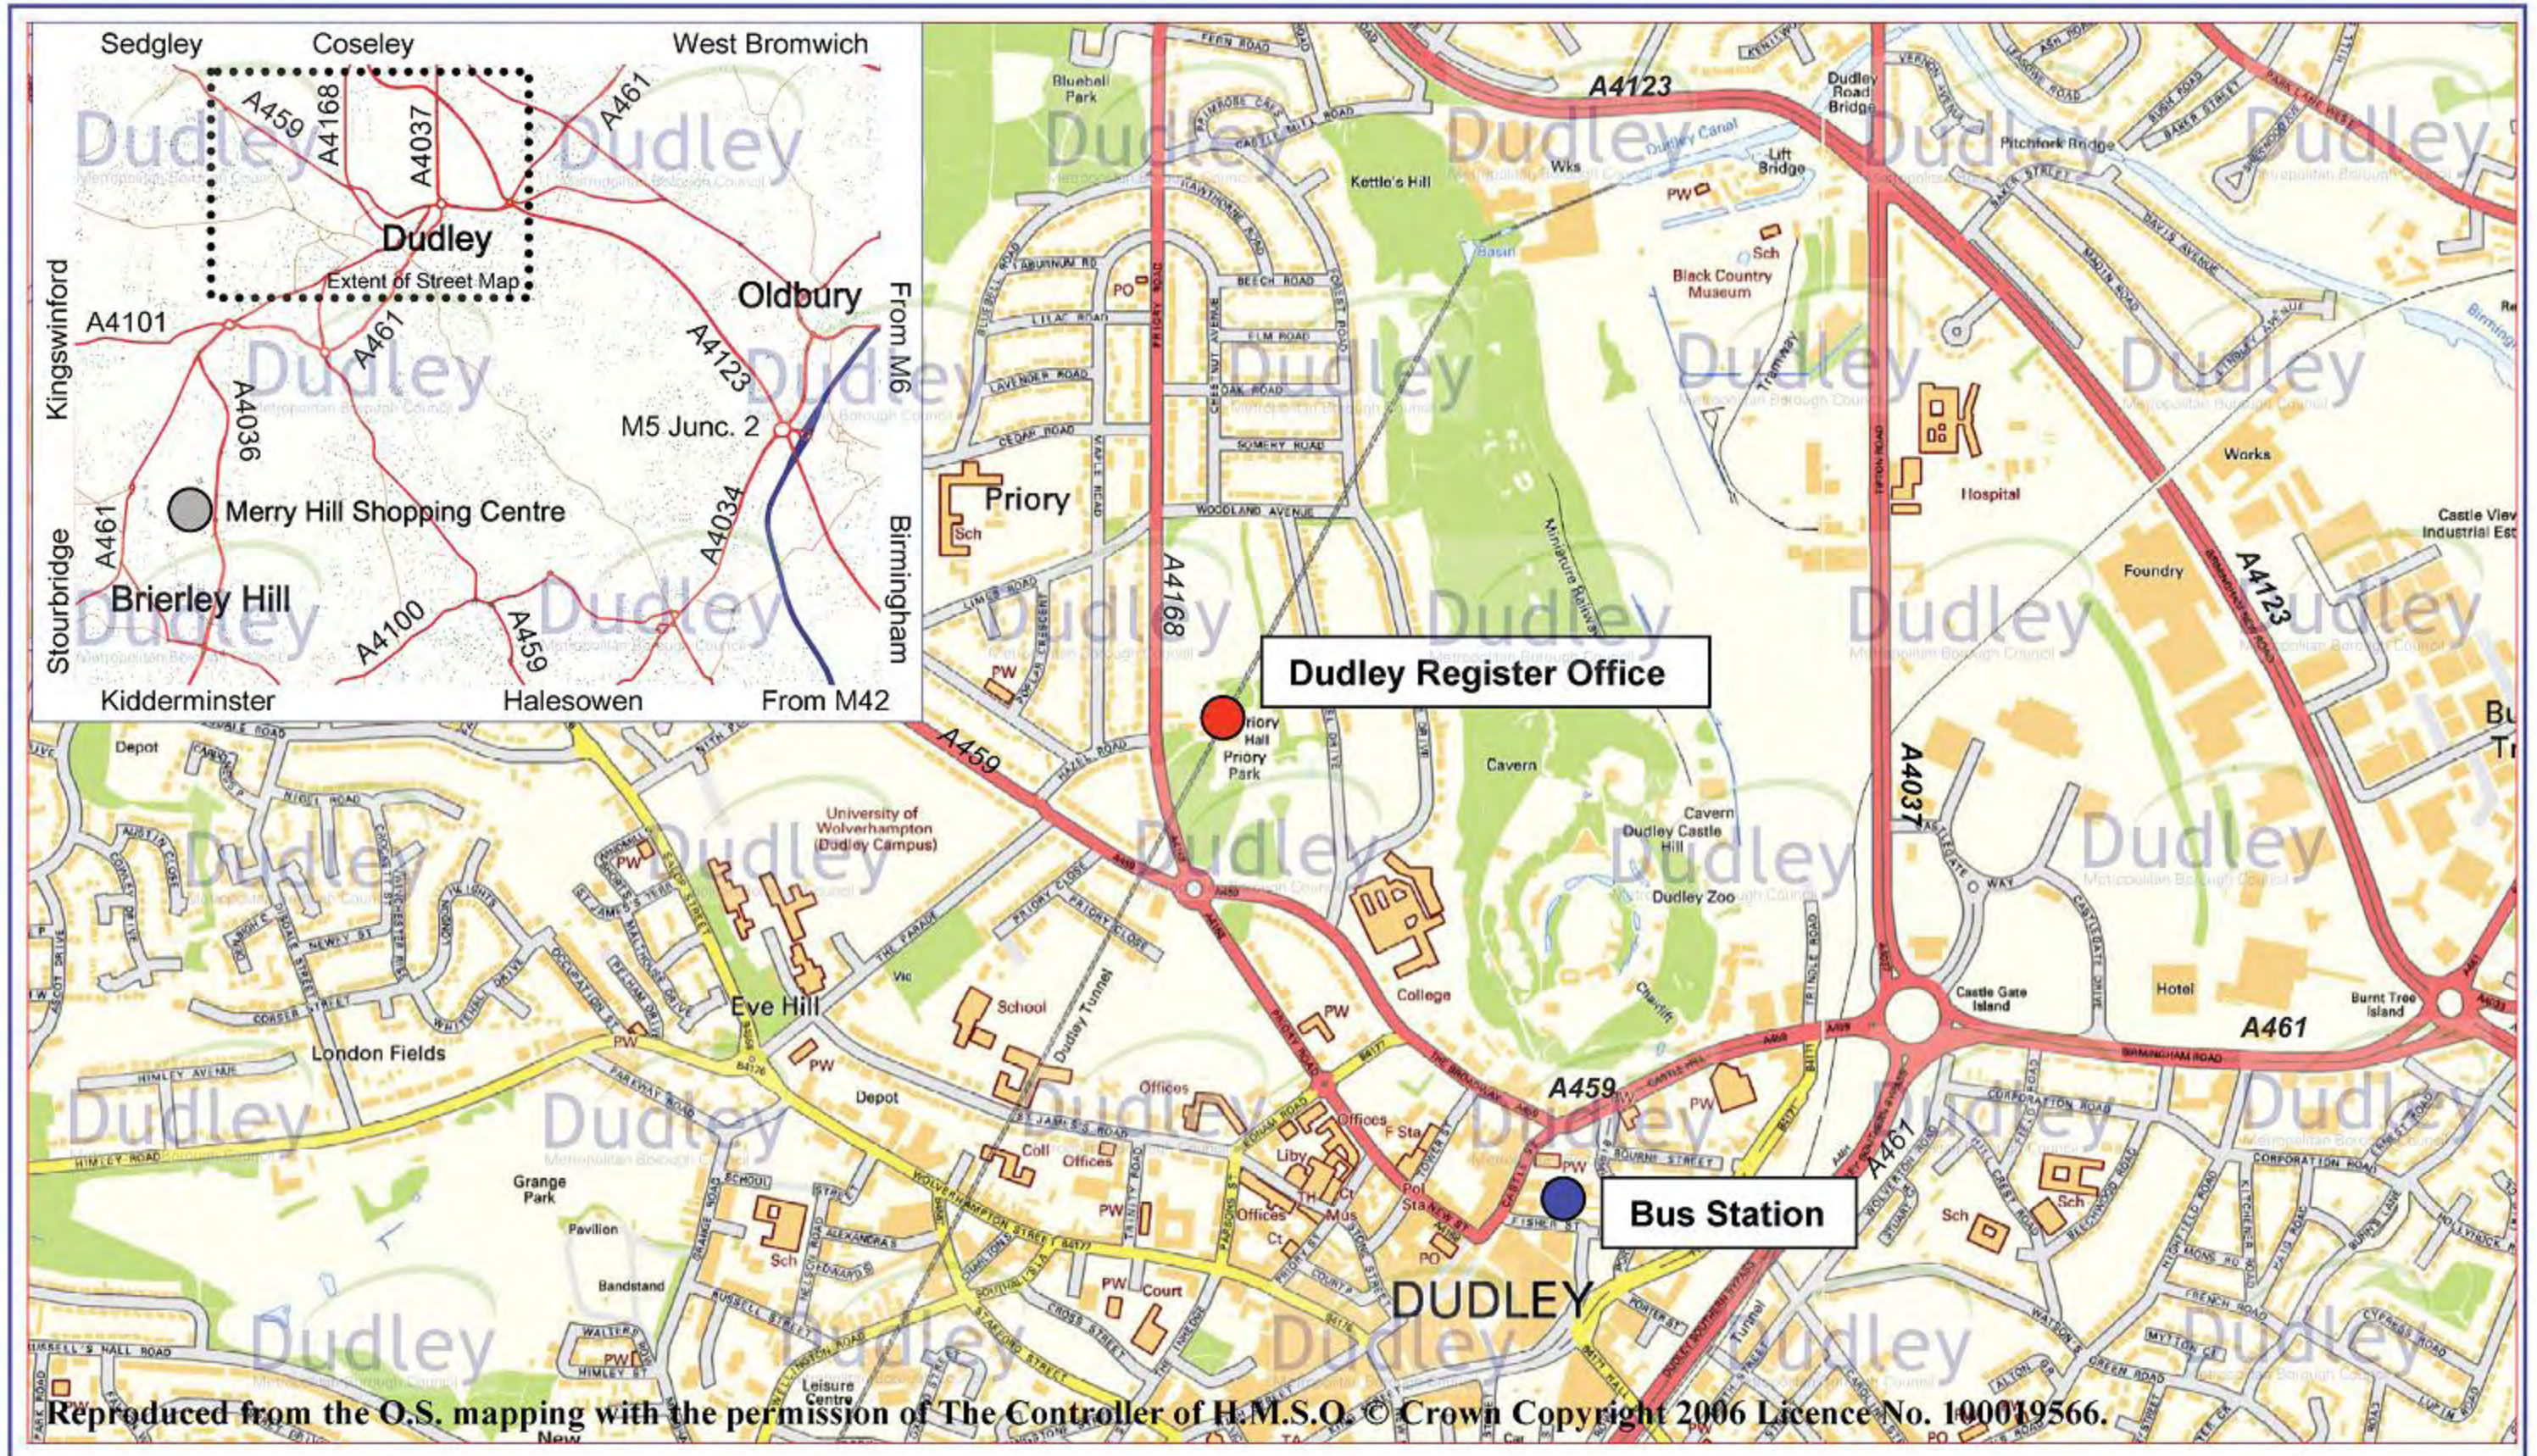

Dudley Register Office

Reproduced from the O.S. mapping with the permission of The Controller of H.M.S.O. © Crown Copyright 2006 Licence No. 100019566.

Dudley Register Office

How To Find Us:

By Road – Dudley is only 2 miles from junction 2 of the M5 and is clearly signposted from the motorway taking the A4123, A461 and then the A459 to Priory Hall.

Dudley Central Bus Station is only 10 minutes walk away. It is also approximately 125 miles away from London, 10 miles from Birmingham, 108 miles from Cardiff and 80 miles from Manchester.

By Rail – There are direct services from London Euston and Birmingham International Airport and there is a regular rail link to Dudley Sandwell Station.

Location Map