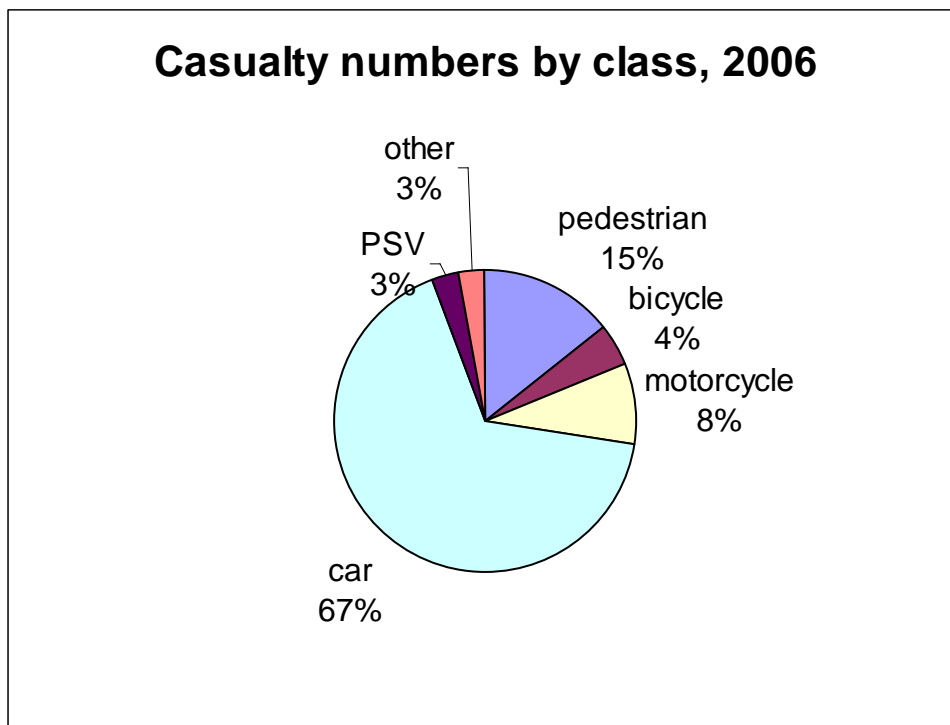

3. 2006 casualty numbers by class

note: Public Service Vehicle (PSV)

class	casualty numbers
pedestrian	165
bicycle	50
motorcycle	96
car	762
PSV	31
other	32