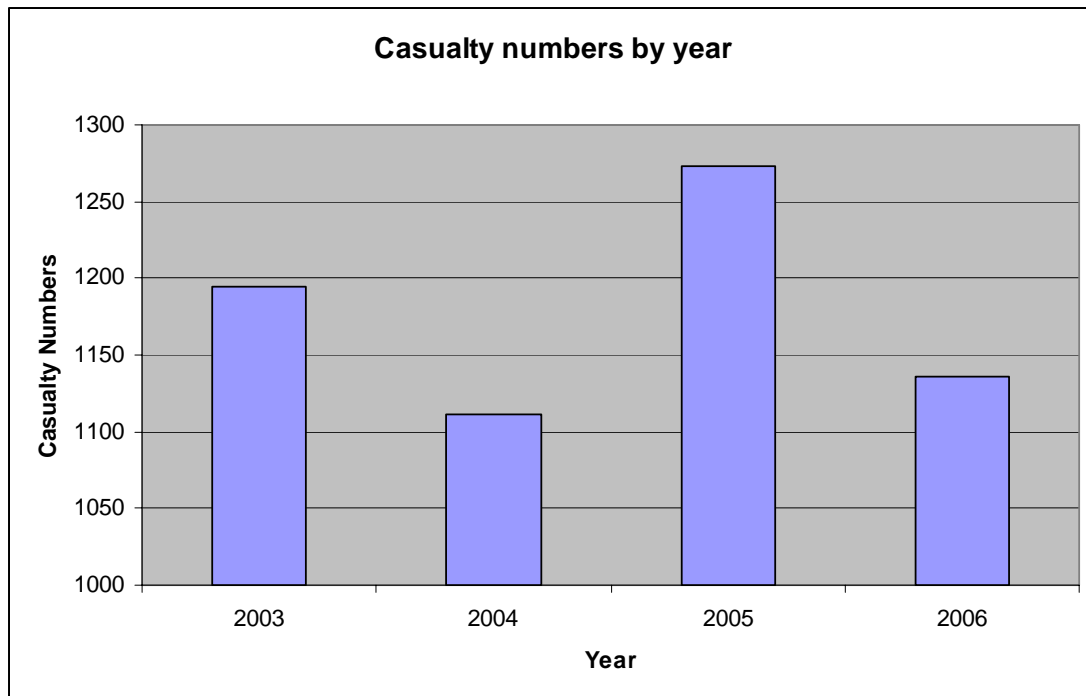

A summary of casualties within Dudley MBC for 2006 is provided below.

National statistics regarding all aspects of road transport (including road traffic casualties) can be obtained from the [National Statistics](http://www.statistics.gov.uk/CCI/nscl.asp?ID=8100) website.
(<http://www.statistics.gov.uk/CCI/nscl.asp?ID=8100>)

1. [Casualty numbers by year](#)
2. [2006 casualty numbers by age group](#)
3. [2006casualty numbers by class](#)
4. [2006 casualty numbers by severity](#)
5. [Child casualty numbers by year](#)
6. [2006 child casualty numbers by class](#)

1. Casualty numbers by year

year	casualty numbers
2003	1194
2004	1111
2005	1273
2006	1136

2. 2006 casualty numbers by age group

age group (years)	casualty numbers
unknown	65
0-4	16
5-9	33
10-15	75
16-19	193
20-29	259
30-39	174
40-49	126
50-59	89
60-69	51
70+	55
total	1136