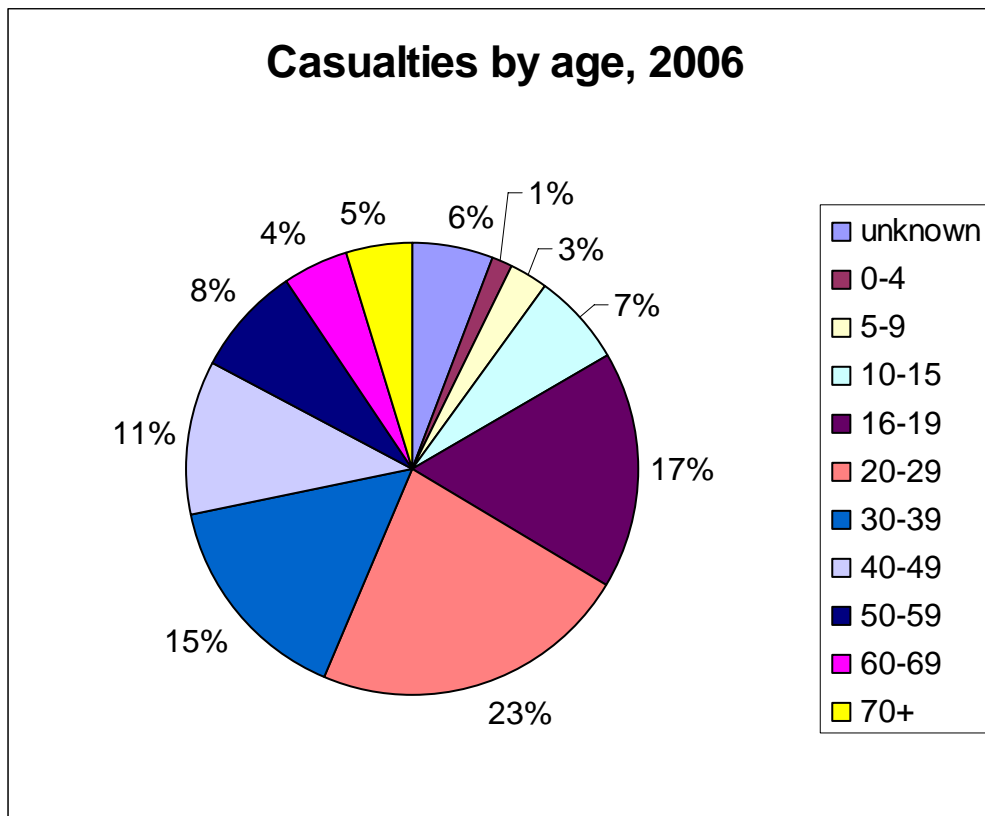

1. [Casualty numbers by year](#)
2. [2006 casualty numbers by age group](#)
3. [2006casualty numbers by class](#)
4. [2006 casualty numbers by severity](#)
5. [Child casualty numbers by year](#)
6. [2006 child casualty numbers by class](#)

1. Casualty numbers by year

year	casualty numbers
2003	1194
2004	1111
2005	1273
2006	1136

2. 2006 casualty numbers by age group

age group (years)	casualty numbers
unknown	65
0-4	16
5-9	33
10-15	75
16-19	193
20-29	259
30-39	174
40-49	126
50-59	89
60-69	51
70+	55
total	1136