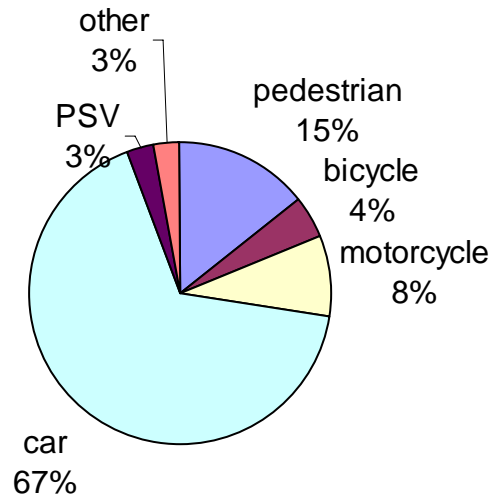

4. 2006 casualty numbers by severity

severity	casualty numbers
Fatal	7
Serious	102
Slight	1027

Casualty numbers by class, 2006