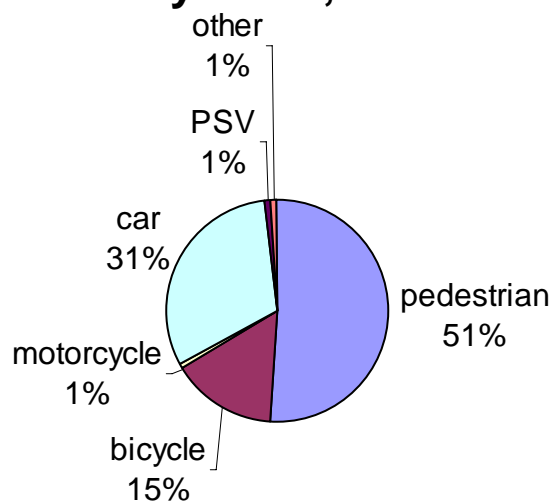

1. Casualty numbers by year

year	casualty numbers
2003	1194
2004	1111
2005	1273
2006	1136

2. 2006 casualty numbers by age group

age group (years)	casualty numbers
unknown	65
0-4	16
5-9	33
10-15	75
16-19	193
20-29	259
30-39	174
40-49	126
50-59	89
60-69	51
70+	55
total	1136

Casualty numbers by class, 2006

5. Child casualty numbers by year

year	child casualty numbers
2002	192
2003	143
2004	155
2005	159
2006	124

6. 2006 child casualty numbers by class

note: Public Service Vehicle (PSV)

class	child casualty numbers
pedestrian	63
bicycle	19
motorcycle	1
car	39
PSV	1
other	1

Child casualties by class, 2006

For more information contact the Road Safety Team:

Phone 01384 815433

Email rsafety.due@dudley.gov.uk