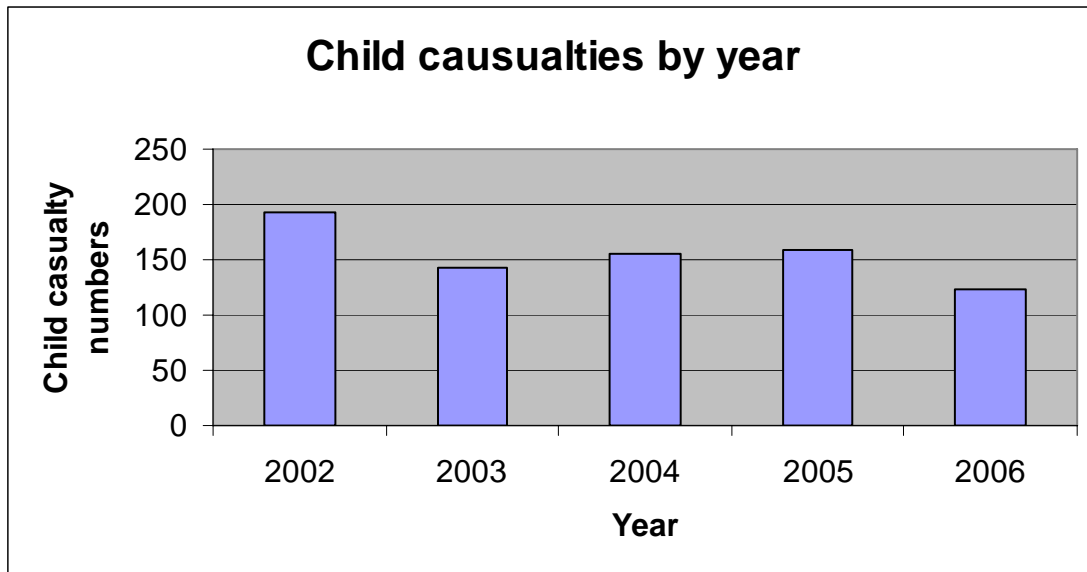

5. Child casualty numbers by year

year	child casualty numbers
2002	192
2003	143
2004	155
2005	159
2006	124