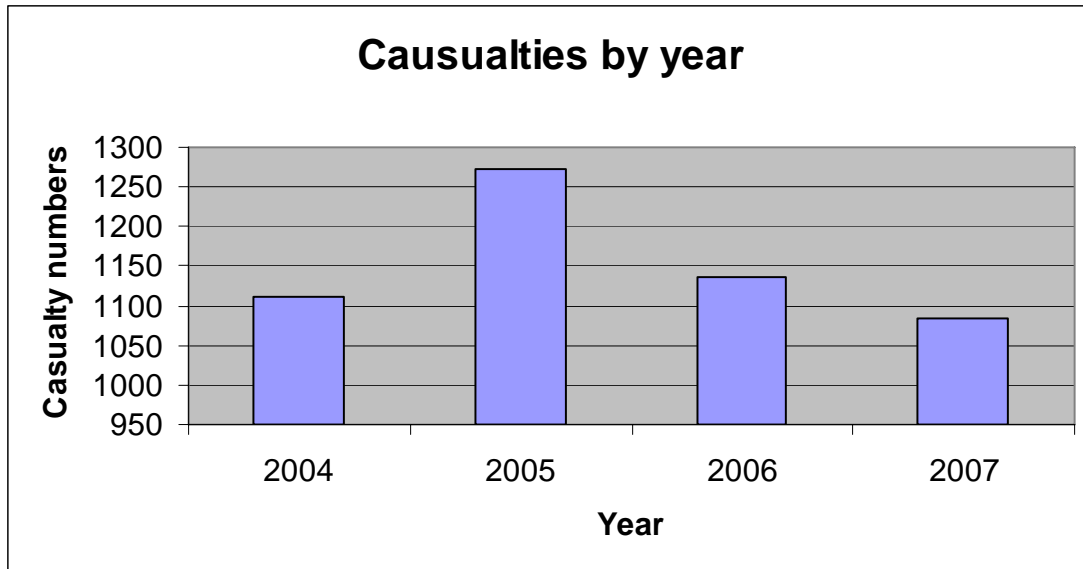

## **Summary of Road Accident Statistics 2007 – Dudley MBC**

One of our main roles is to reduce the number and severity of road traffic casualties that occur. We do this through education, publicity, and training.

A summary of casualties within Dudley MBC for 2007 is provided below.

National statistics regarding all aspects of road transport (including road traffic casualties) can be obtained from the [National Statistics](http://www.statistics.gov.uk/CCI/nscl.asp?ID=8100) website.  
(<http://www.statistics.gov.uk/CCI/nscl.asp?ID=8100>)

## 1. Casualty numbers by year

year	casualty numbers
2004	1111
2005	1273
2006	1136
2007	1083

## 5. Child casualty numbers by year

year	child casualty numbers
2003	143
2004	155
2005	159
2006	124
2007	123