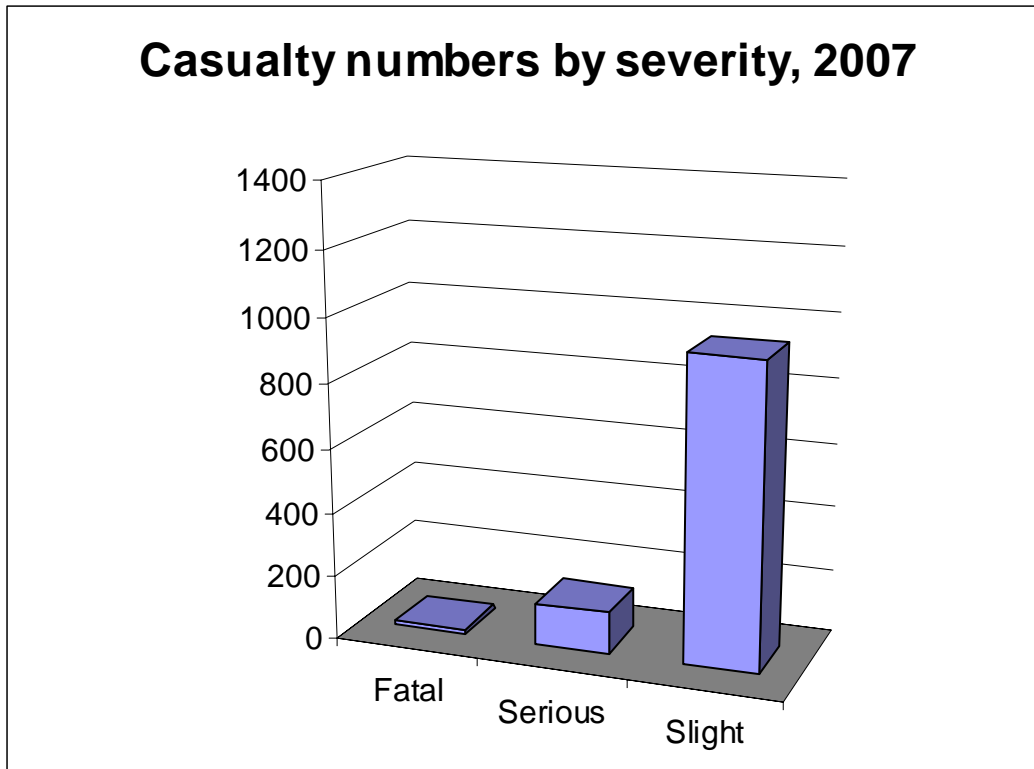

4. 2007 casualty numbers by severity

severity	casualty numbers
Fatal	14
Serious	128
Slight	941