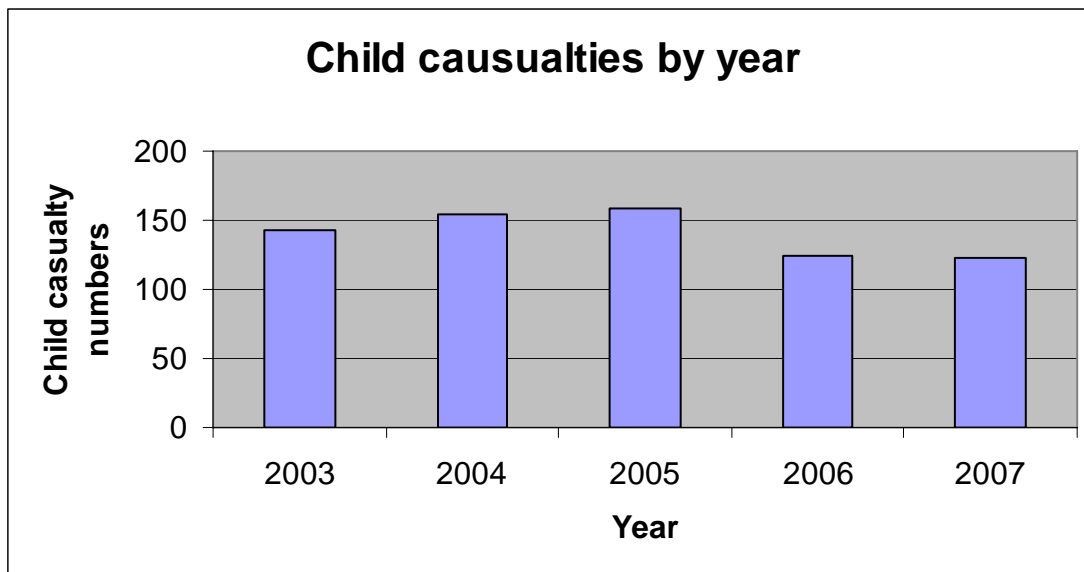

5. Child casualty numbers by year

year	child casualty numbers
2003	143
2004	155
2005	159
2006	124
2007	123