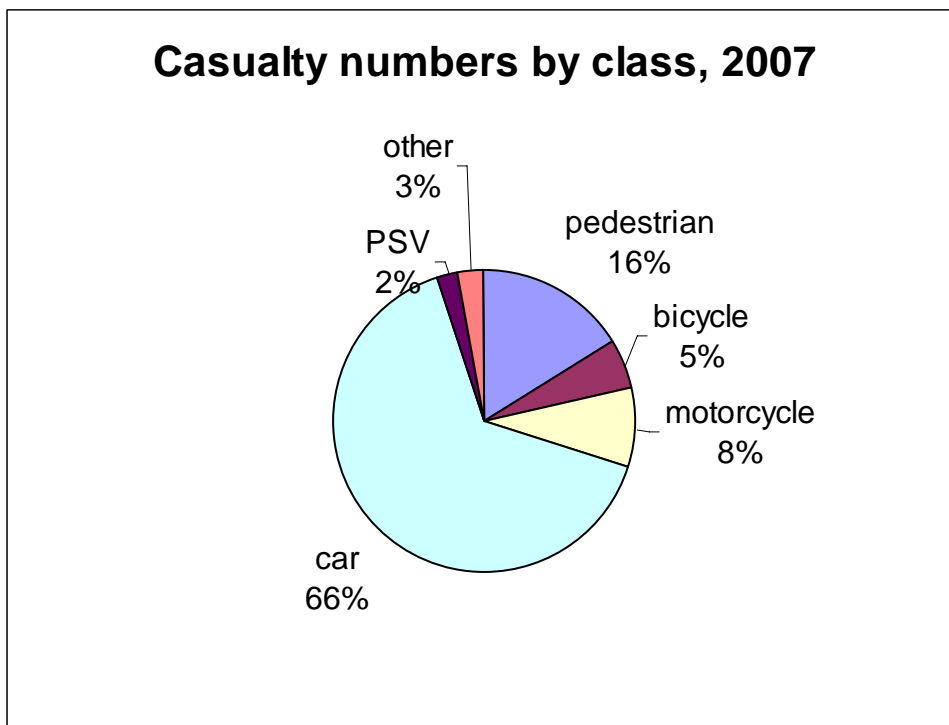

3. 2007 casualty numbers by class

note: Public Service Vehicle (PSV)

class	casualty numbers
pedestrian	177
bicycle	57
motorcycle	91
car	705
PSV	24
other	29