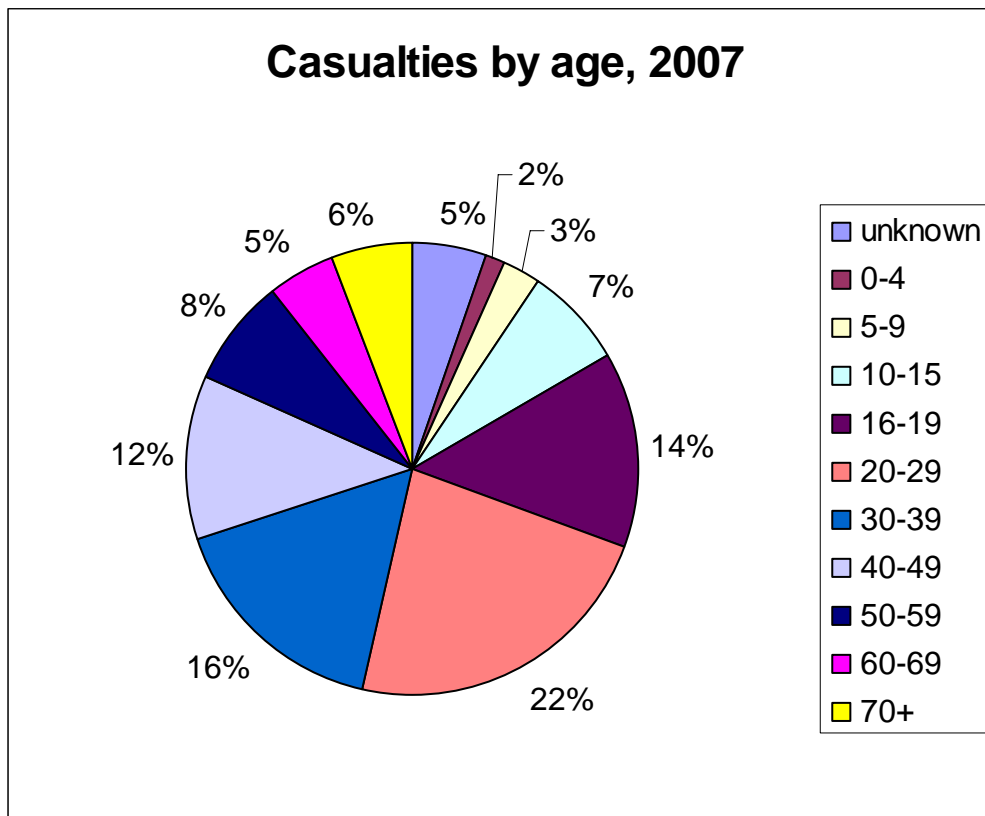

---

1. [Casualty numbers by year](#)
2. [2007 casualty numbers by age group](#)
3. [2007casualty numbers by class](#)
4. [2007 casualty numbers by severity](#)
5. [Child casualty numbers by year](#)
6. [2007 child casualty numbers by class](#)

## 1. Casualty numbers by year

year	casualty numbers
2004	1111
2005	1273
2006	1136
2007	1083

## 2. 2007 casualty numbers by age group

age group (years)	casualty numbers
unknown	56
0-4	17
5-9	30
10-15	76
16-19	151
20-29	252
30-39	175
40-49	128
50-59	85
60-69	49
70+	64
<b>total</b>	<b>1083</b>