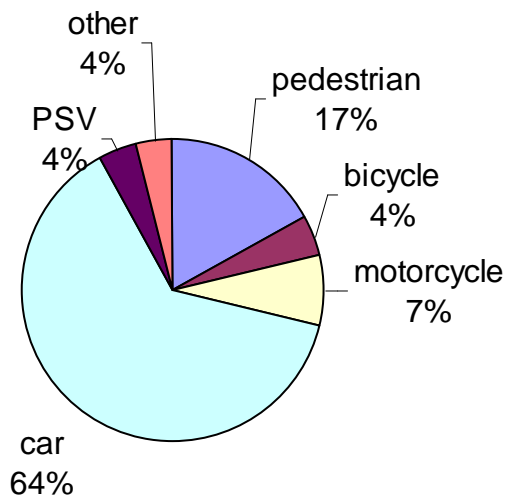

3. 2008 casualty numbers by class

note: Public Service Vehicle (PSV)

class	casualty numbers
pedestrian	189
bicycle	47
motorcycle	83
car	701
PSV	46
other	43

Casualty numbers by class, 2008