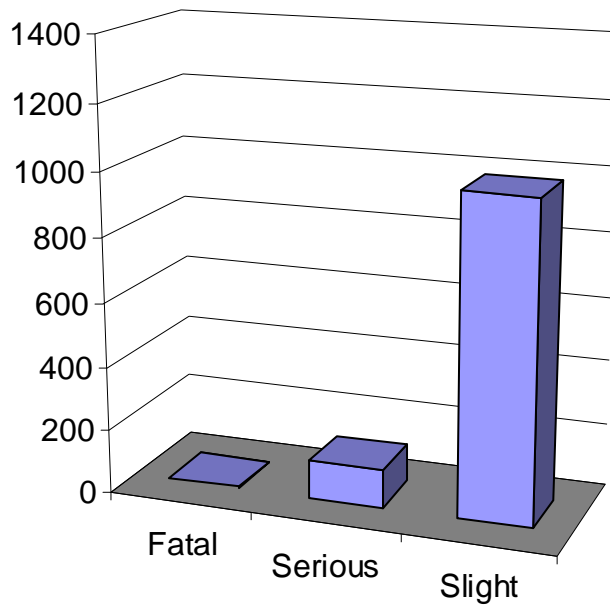

4. 2008 casualty numbers by severity

severity	casualty numbers
Fatal	3
Serious	119
Slight	987

Casualty numbers by severity, 2008