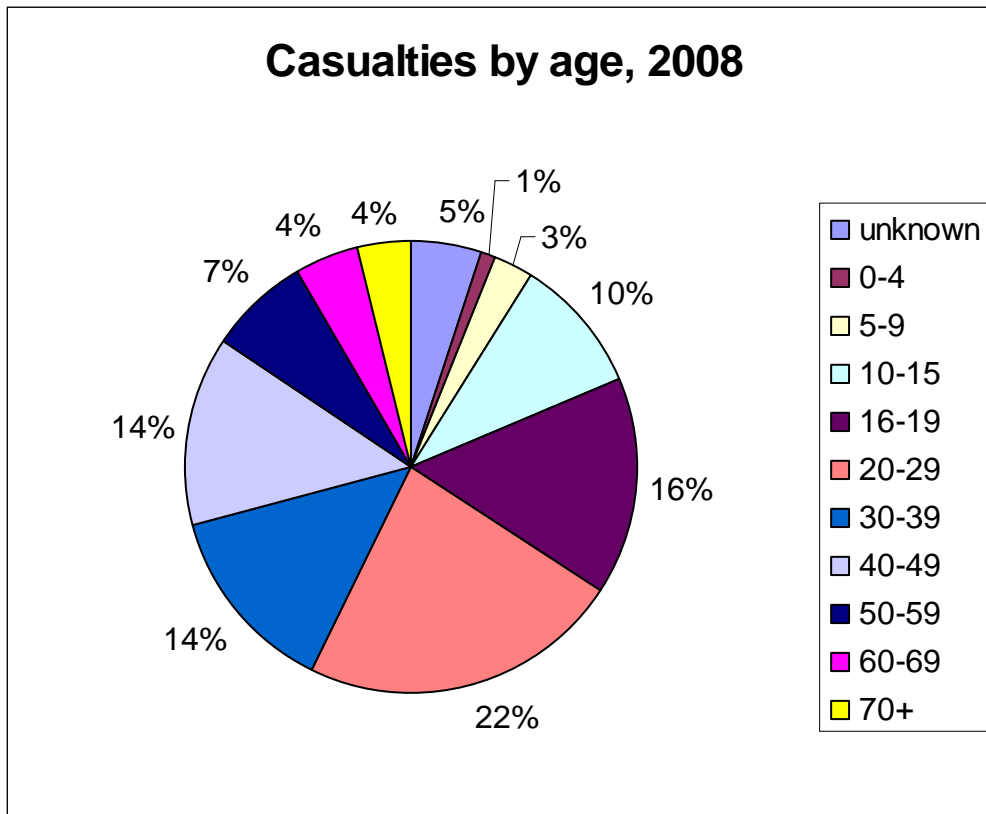

---

1. [Casualty numbers by year](#)
2. [2008 casualty numbers by age group](#)
3. [2008casualty numbers by class](#)
4. [2008 casualty numbers by severity](#)
5. [Child casualty numbers by year](#)
6. [2008 child casualty numbers by class](#)

## 1. Casualty numbers by year

year	casualty numbers
2005	1273
2006	1136
2007	1083
2008	1109

## 2. 2008 casualty numbers by age group

age group (years)	casualty numbers
unknown	54
0-4	15
5-9	29
10-15	109
16-19	173
20-29	255
30-39	152
40-49	150
50-59	81
60-69	49
70+	42
<b>total</b>	<b>1109</b>