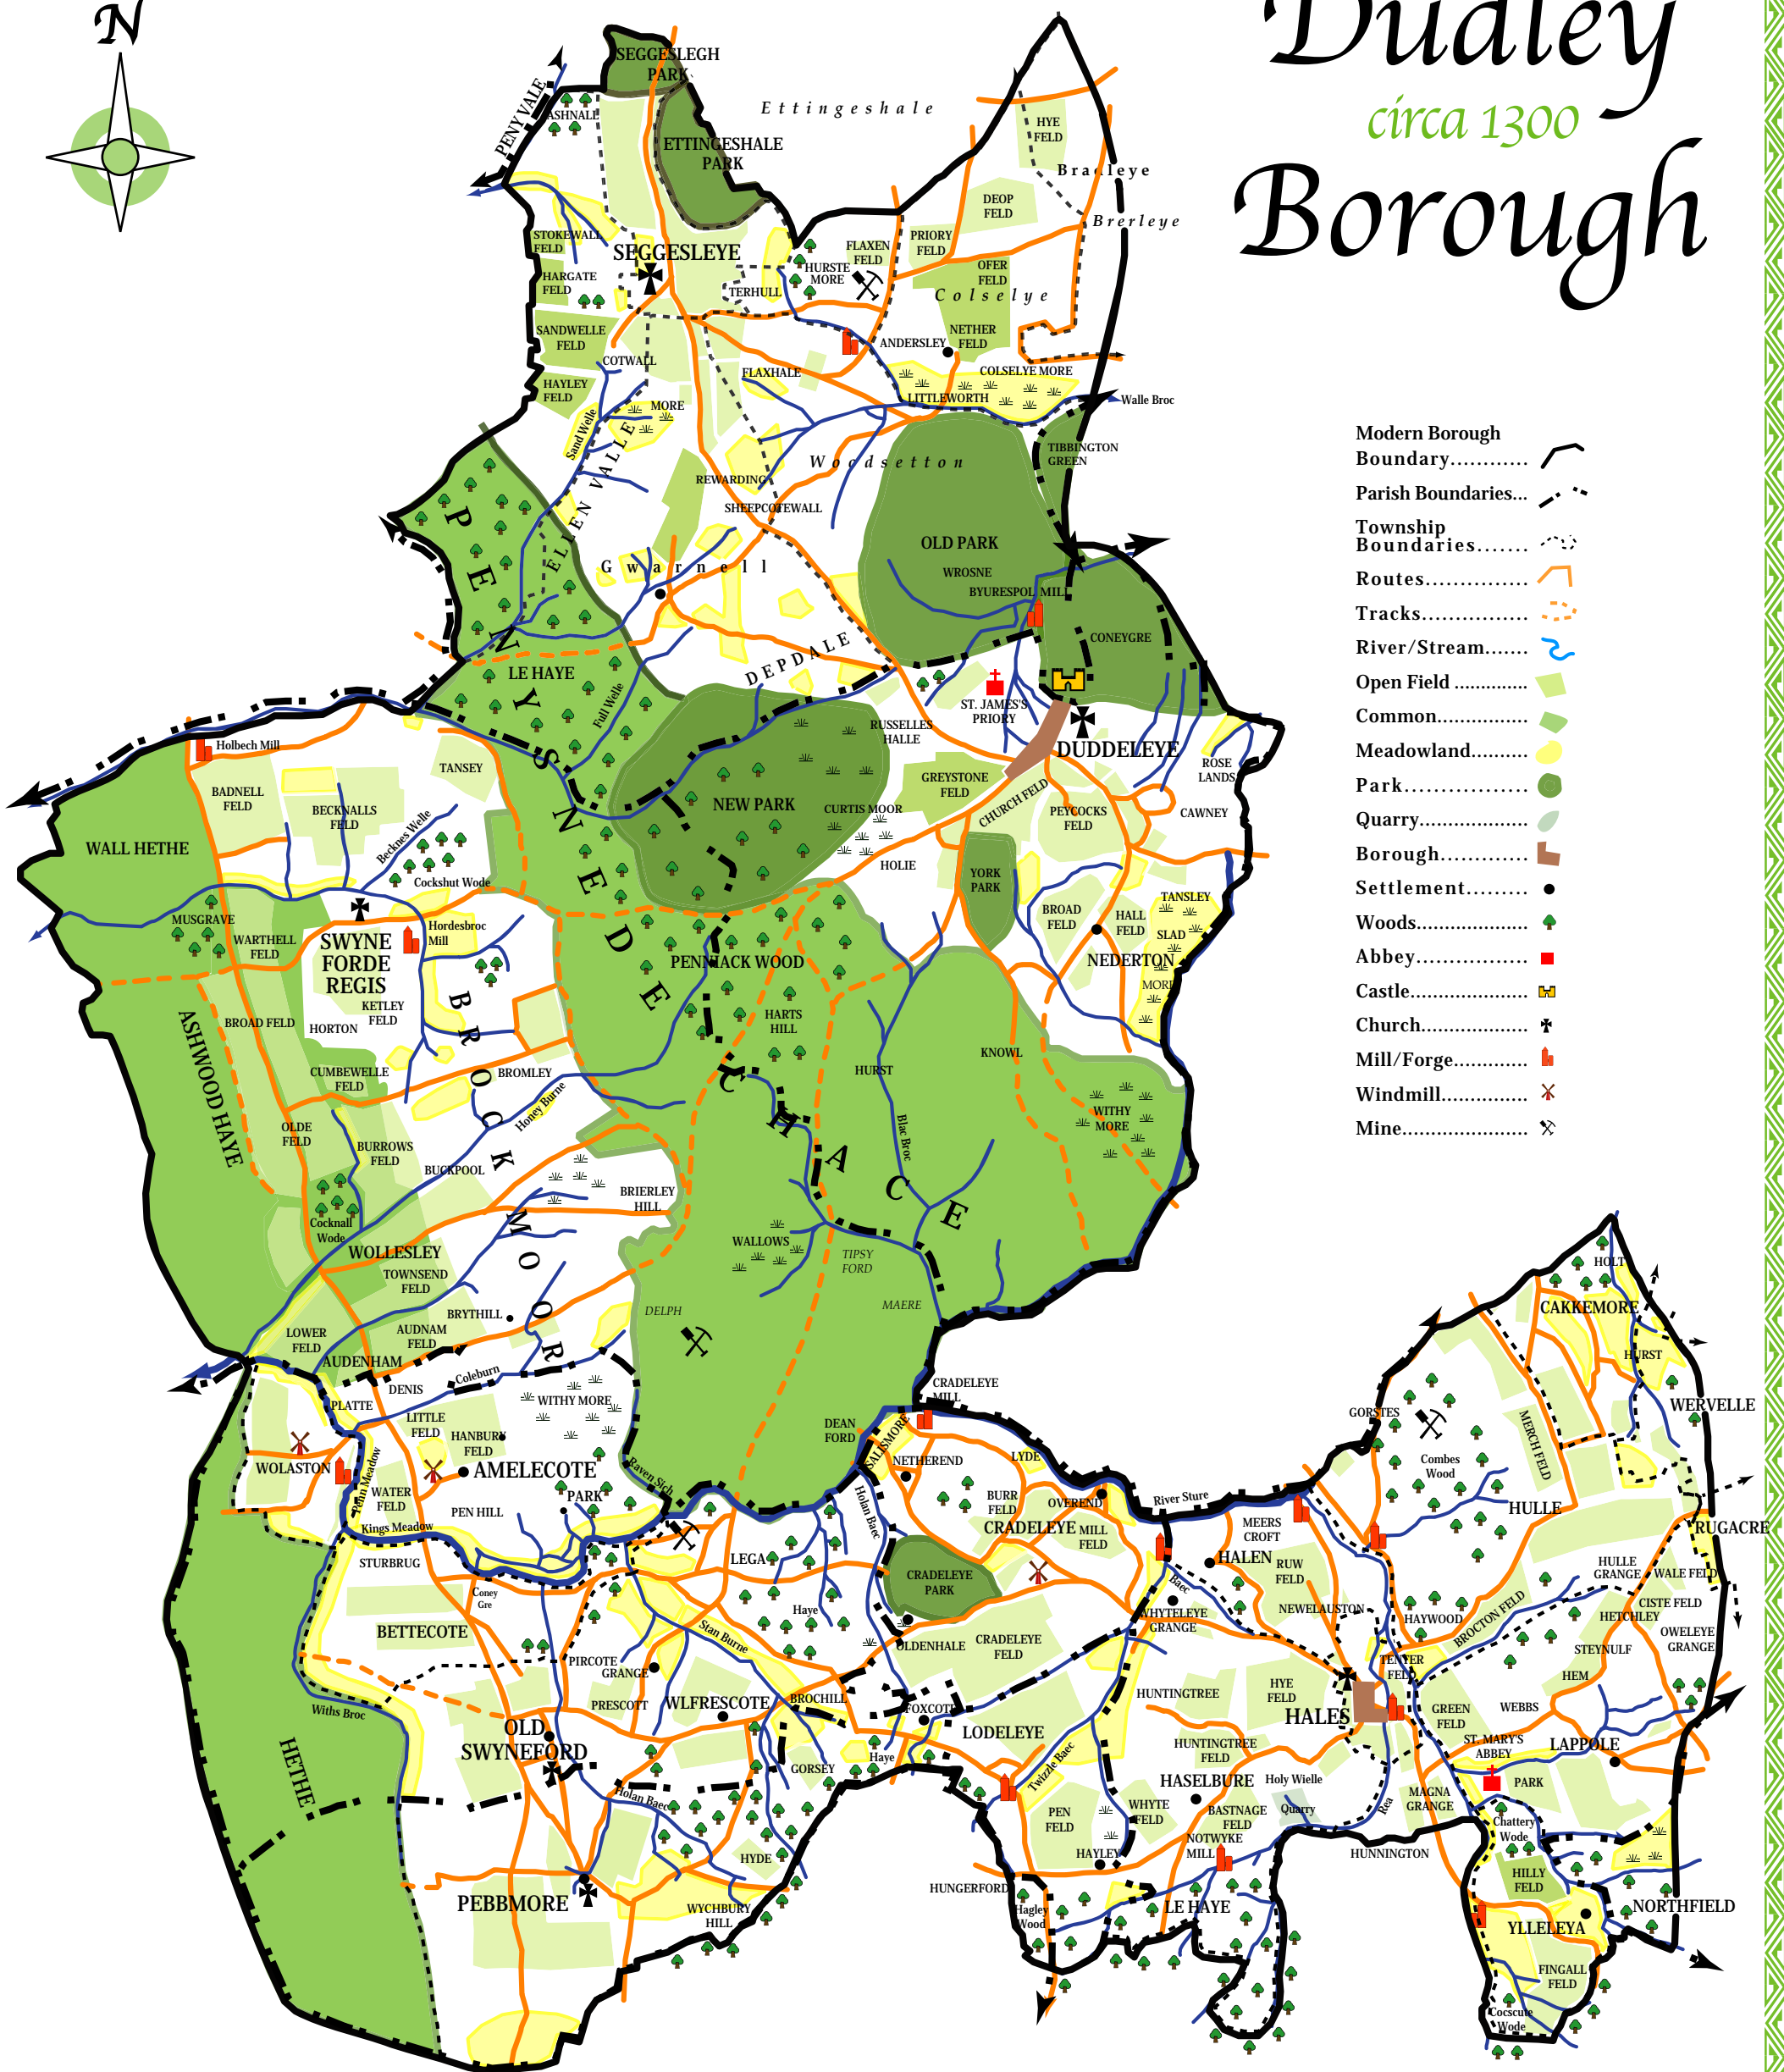

Dudley

circa 1300

Borough

- Modern Borough Boundary**.....
- Parish Boundaries**.....
- Township Boundaries**.....
- Routes**.....
- Tracks**.....
- River/Stream**.....
- Open Field**.....
- Common**.....
- Meadowland**.....
- Park**.....
- Quarry**.....
- Borough**.....
- Settlement**.....
- Woods**.....
- Abbey**.....
- Castle**.....
- Church**.....
- Mill/Forge**.....
- Windmill**.....
- Mine**.....