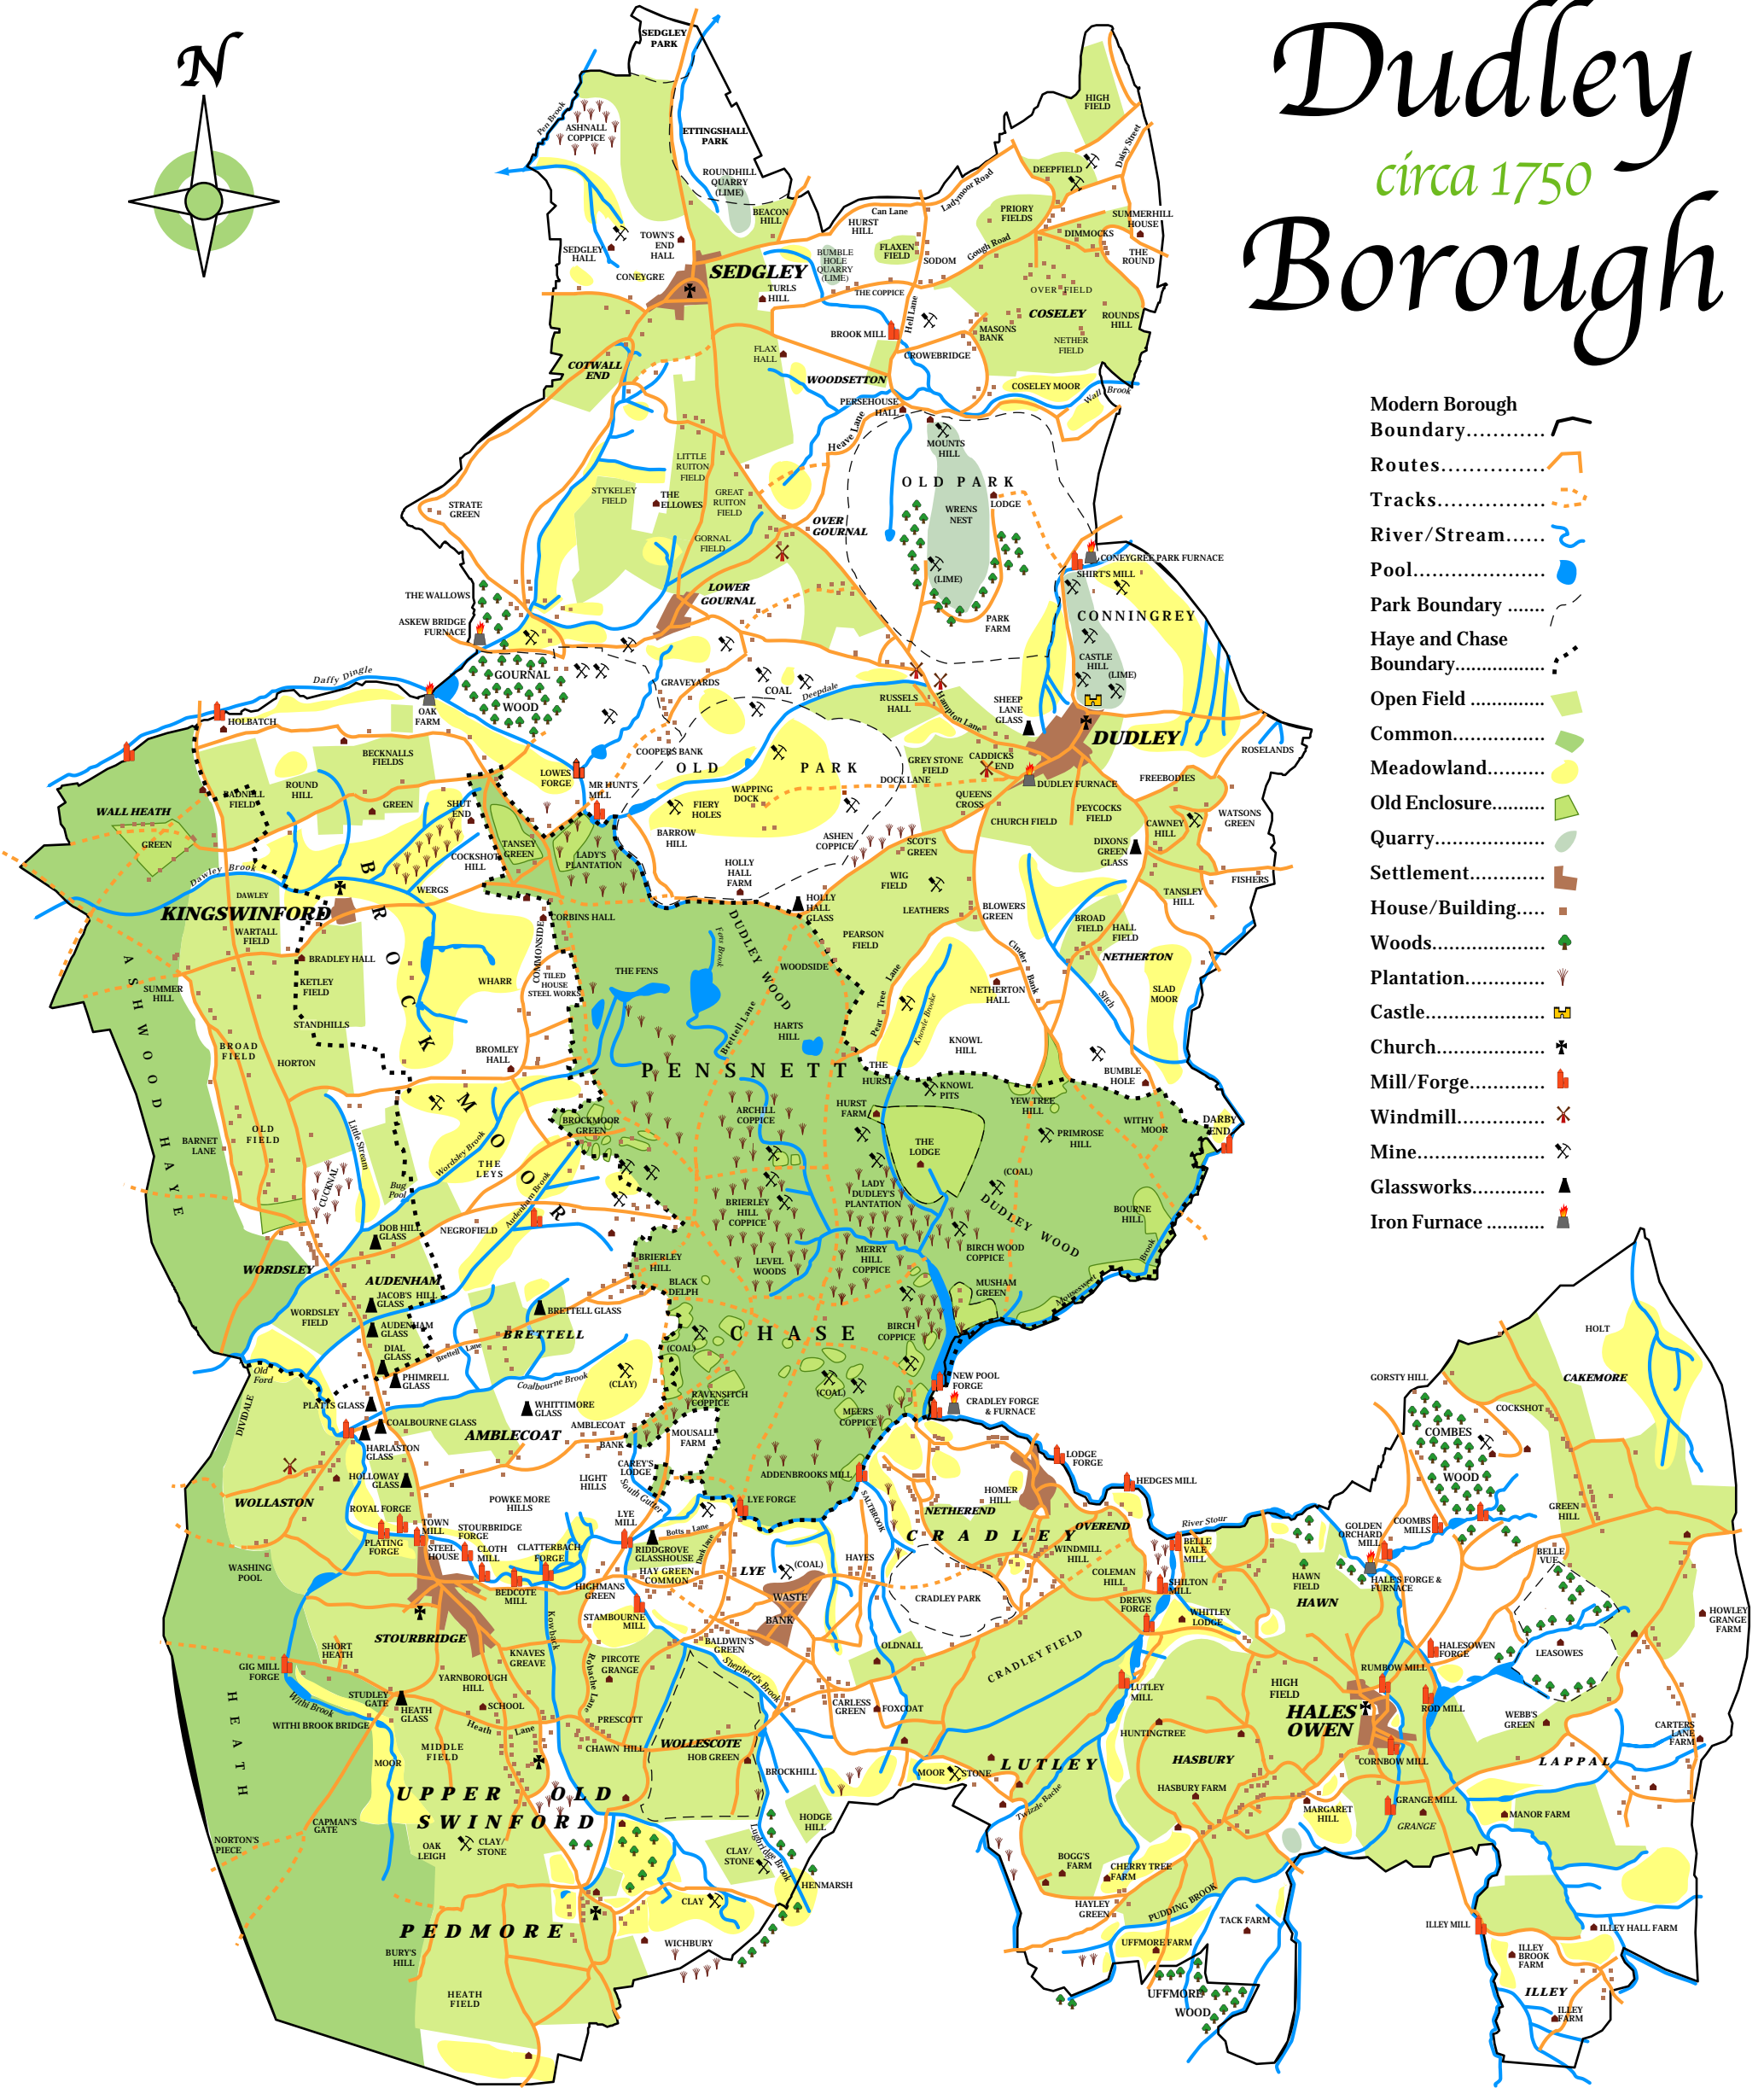

Dudley

circa 1750

Borough

- Modern Borough Boundary.....
- Routes.....
- Tracks.....
- River/Stream.....
- Pool.....
- Park Boundary
- Haye and Chase Boundary.....
- Open Field
- Common.....
- Meadowland.....
- Old Enclosure.....
- Quarry.....
- Settlement.....
- House/Building....
- Woods.....
- Plantation.....
- Castle.....
- Church.....
- Mill/Forge.....
- Windmill.....
- Mine.....
- Glassworks.....
- Iron Furnace

Population : 25,000