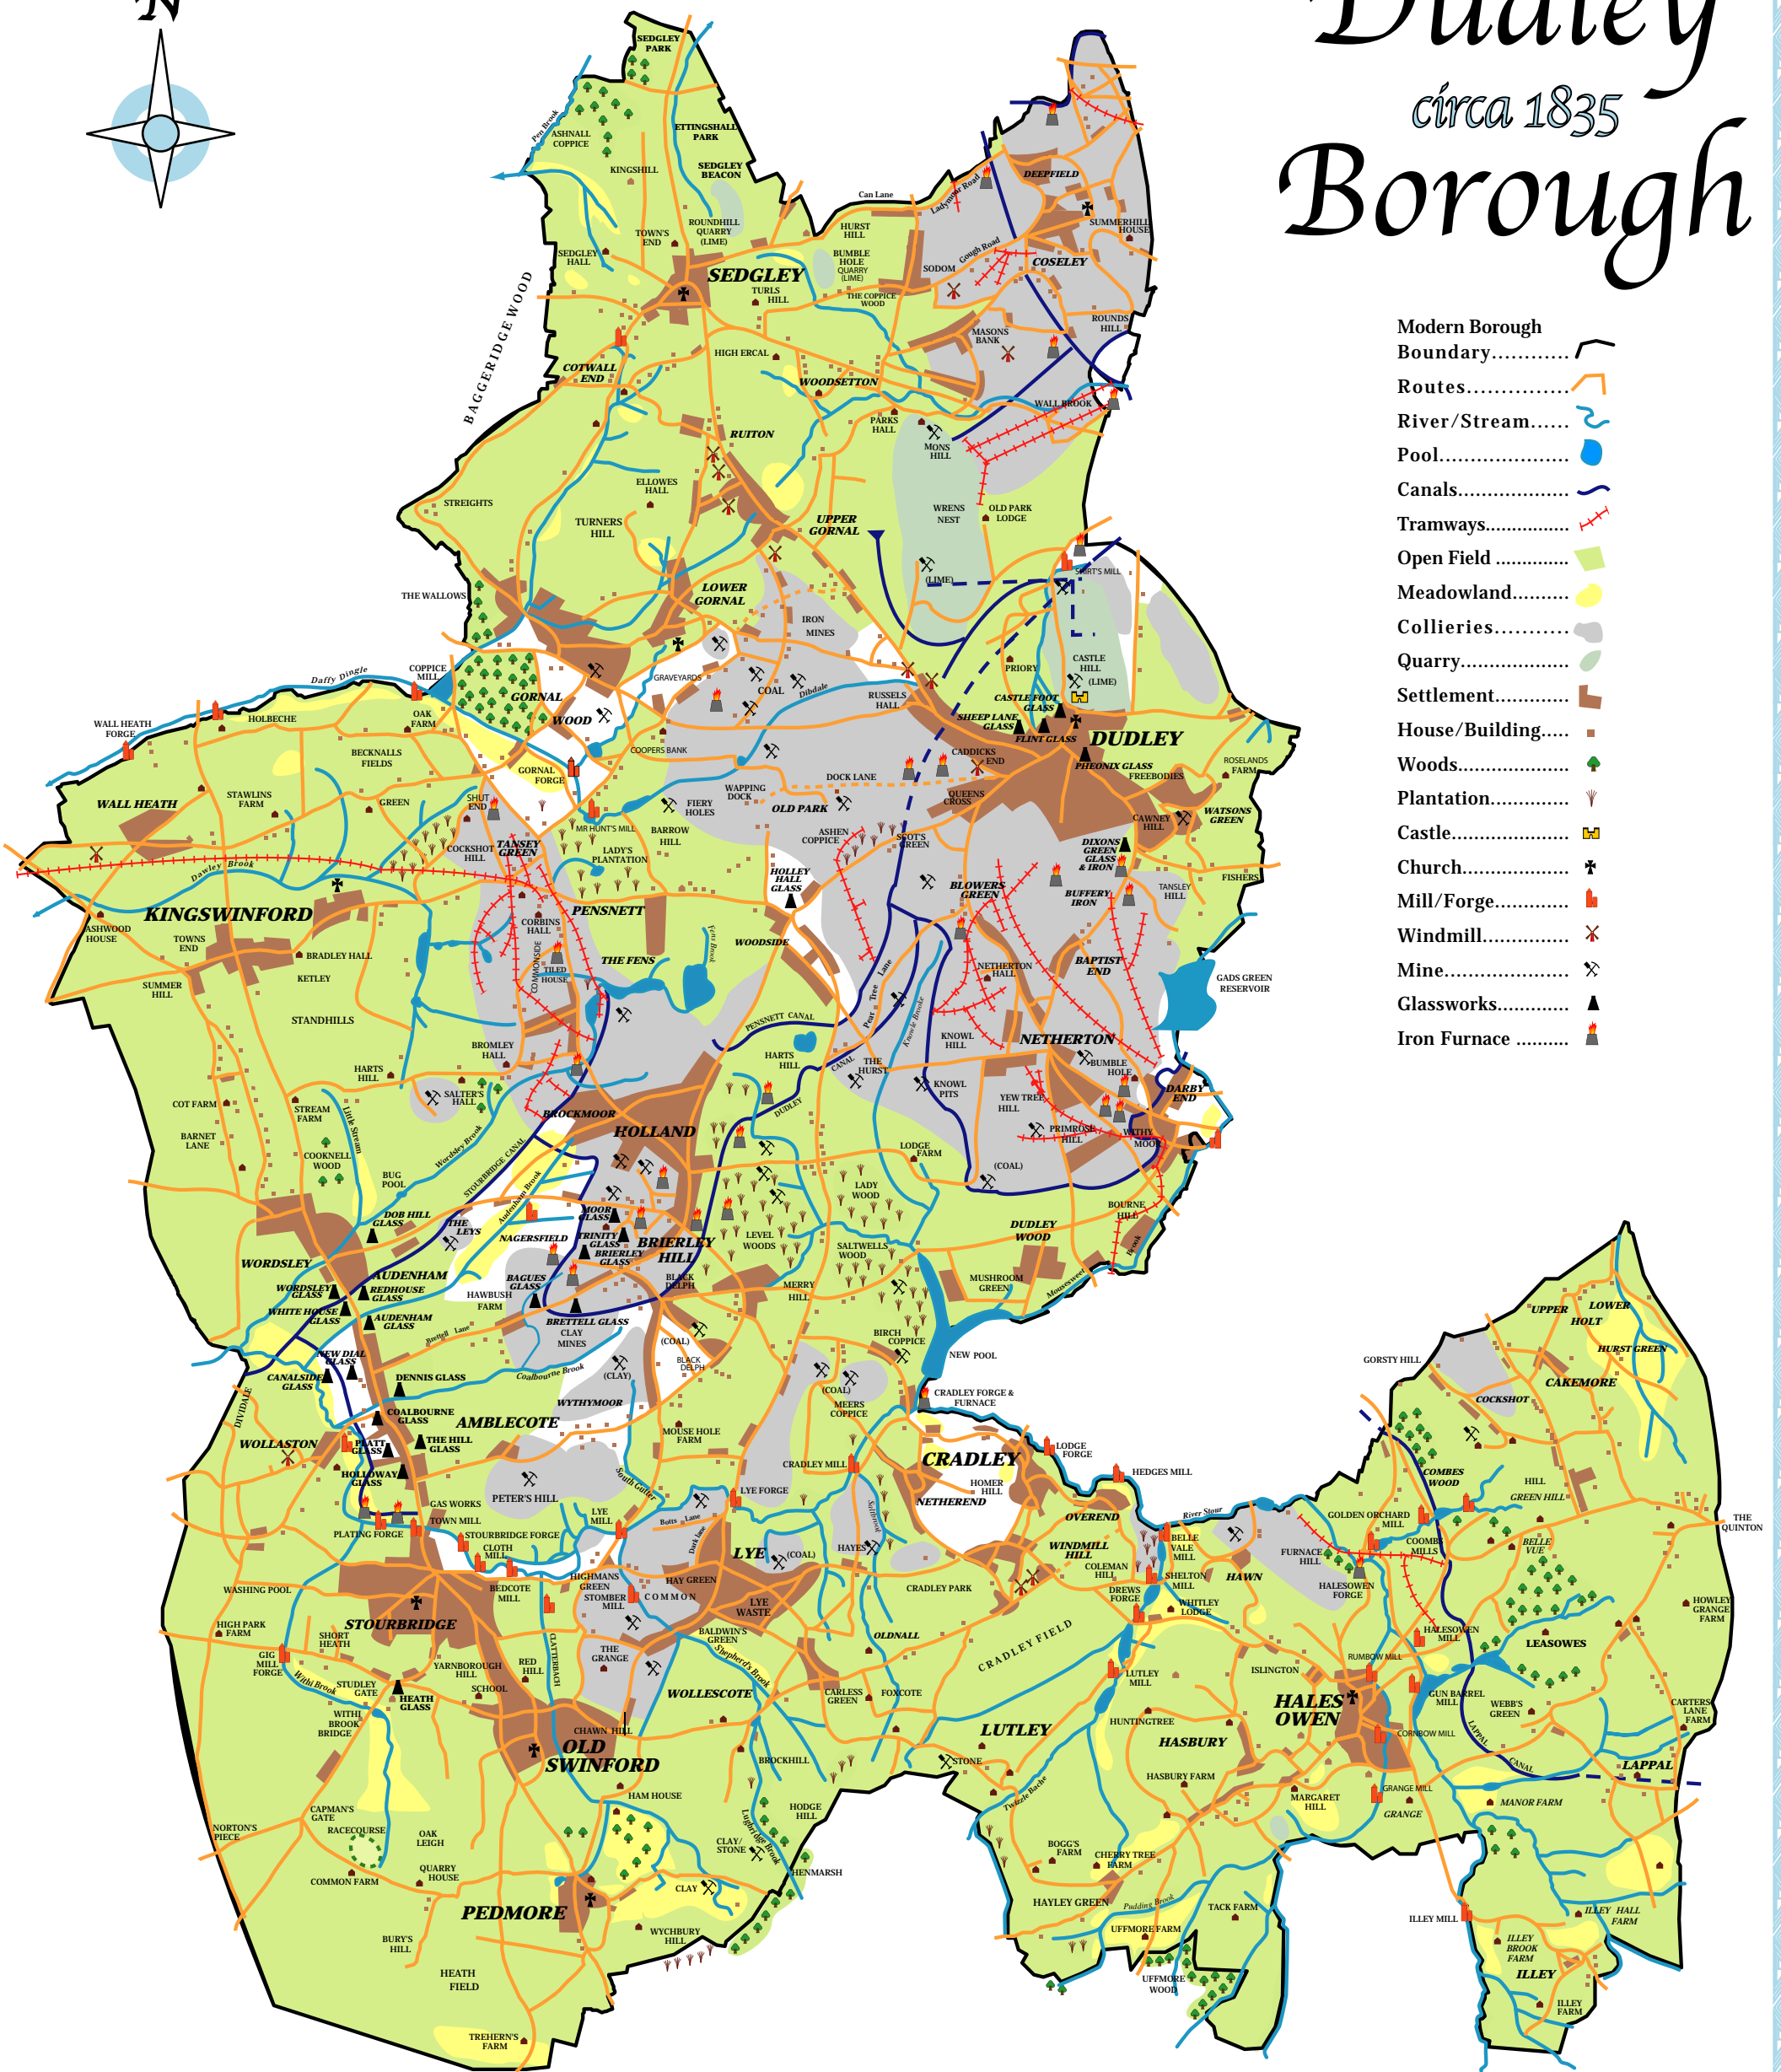

Dudley

circa 1835

Borough

- Modern Borough Boundary.....
- Routes.....
- River/Stream.....
- Pool.....
- Canals.....
- Tramways.....
- Open Field.....
- Meadowland.....
- Collieries.....
- Quarry.....
- Settlement.....
- House/Building.....
- Woods.....
- Plantation.....
- Castle.....
- Church.....
- Mill/Forge.....
- Windmill.....
- Mine.....
- Glassworks.....
- Iron Furnace.....

Population : 123,840