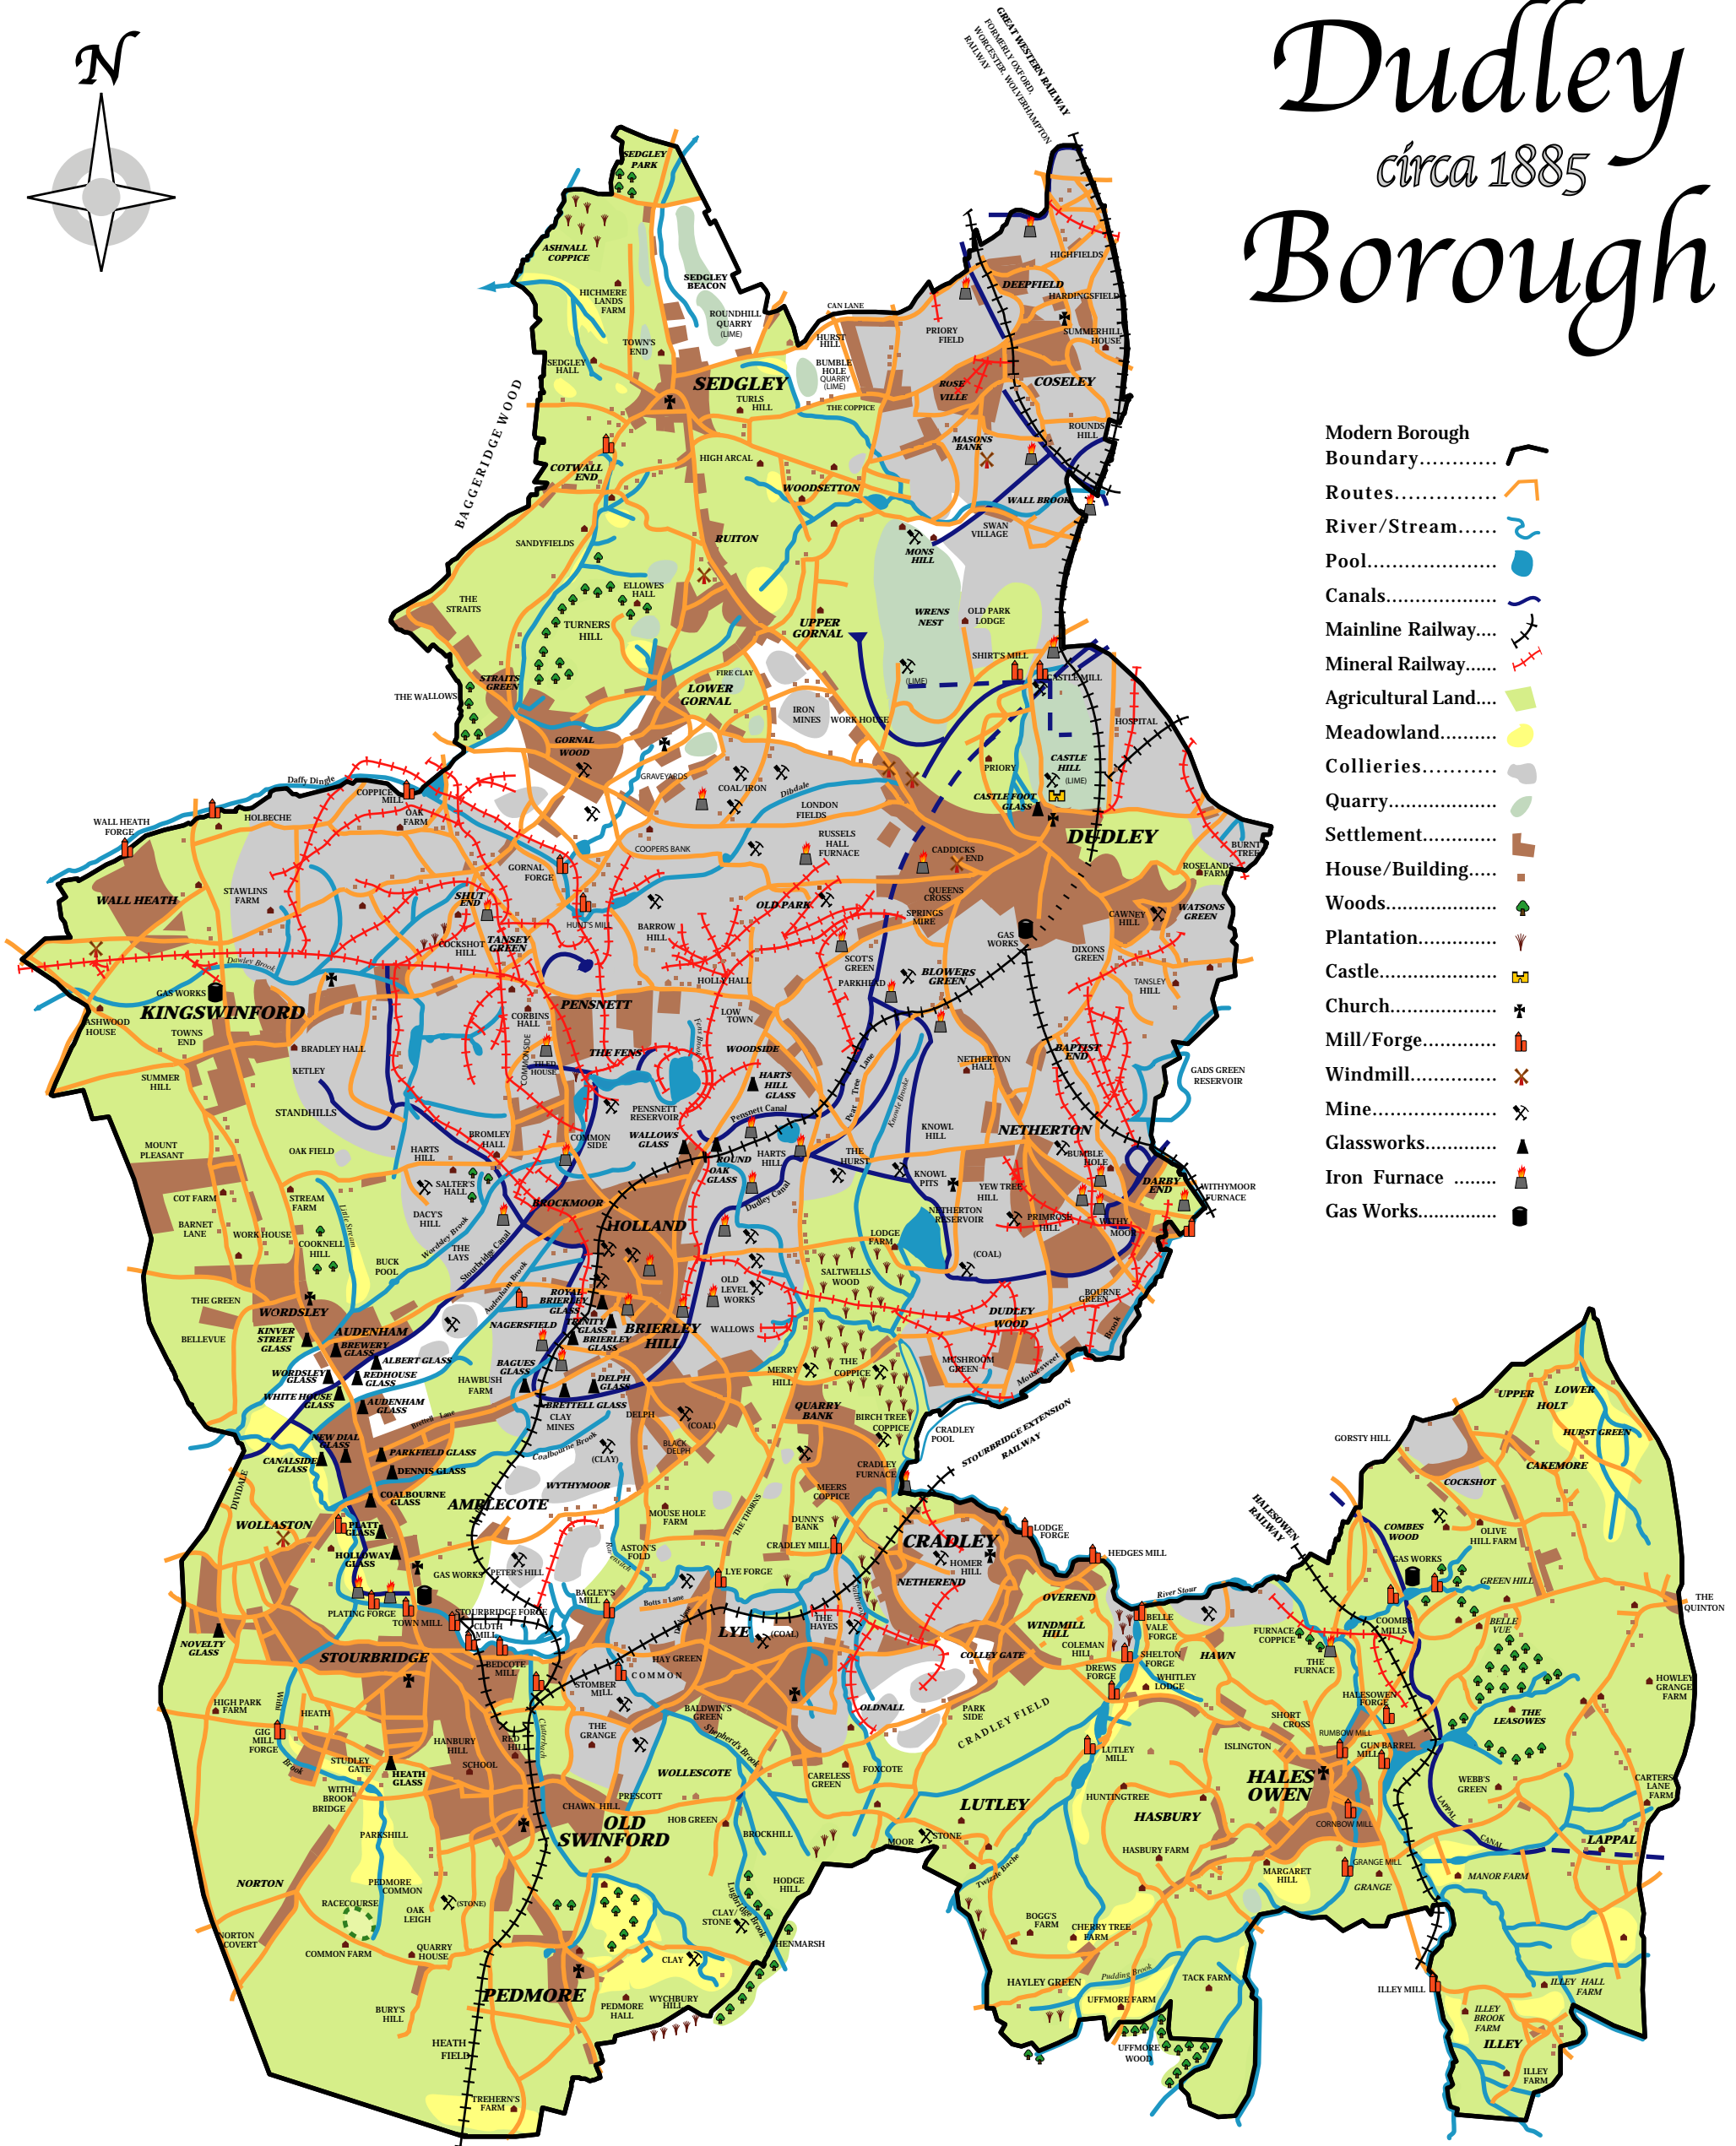

Dudley

circa 1885

Borough

- Modern Borough Boundary.....
- Routes.....
- River/Stream.....
- Pool.....
- Canals.....
- Mainline Railway.....
- Mineral Railway.....
- Agricultural Land.....
- Meadowland.....
- Collieries.....
- Quarry.....
- Settlement.....
- House/Building.....
- Woods.....
- Plantation.....
- Castle.....
- Church.....
- Mill/Forge.....
- Windmill.....
- Mine.....
- Glassworks.....
- Iron Furnace
- Gas Works.....

Population : 231,672