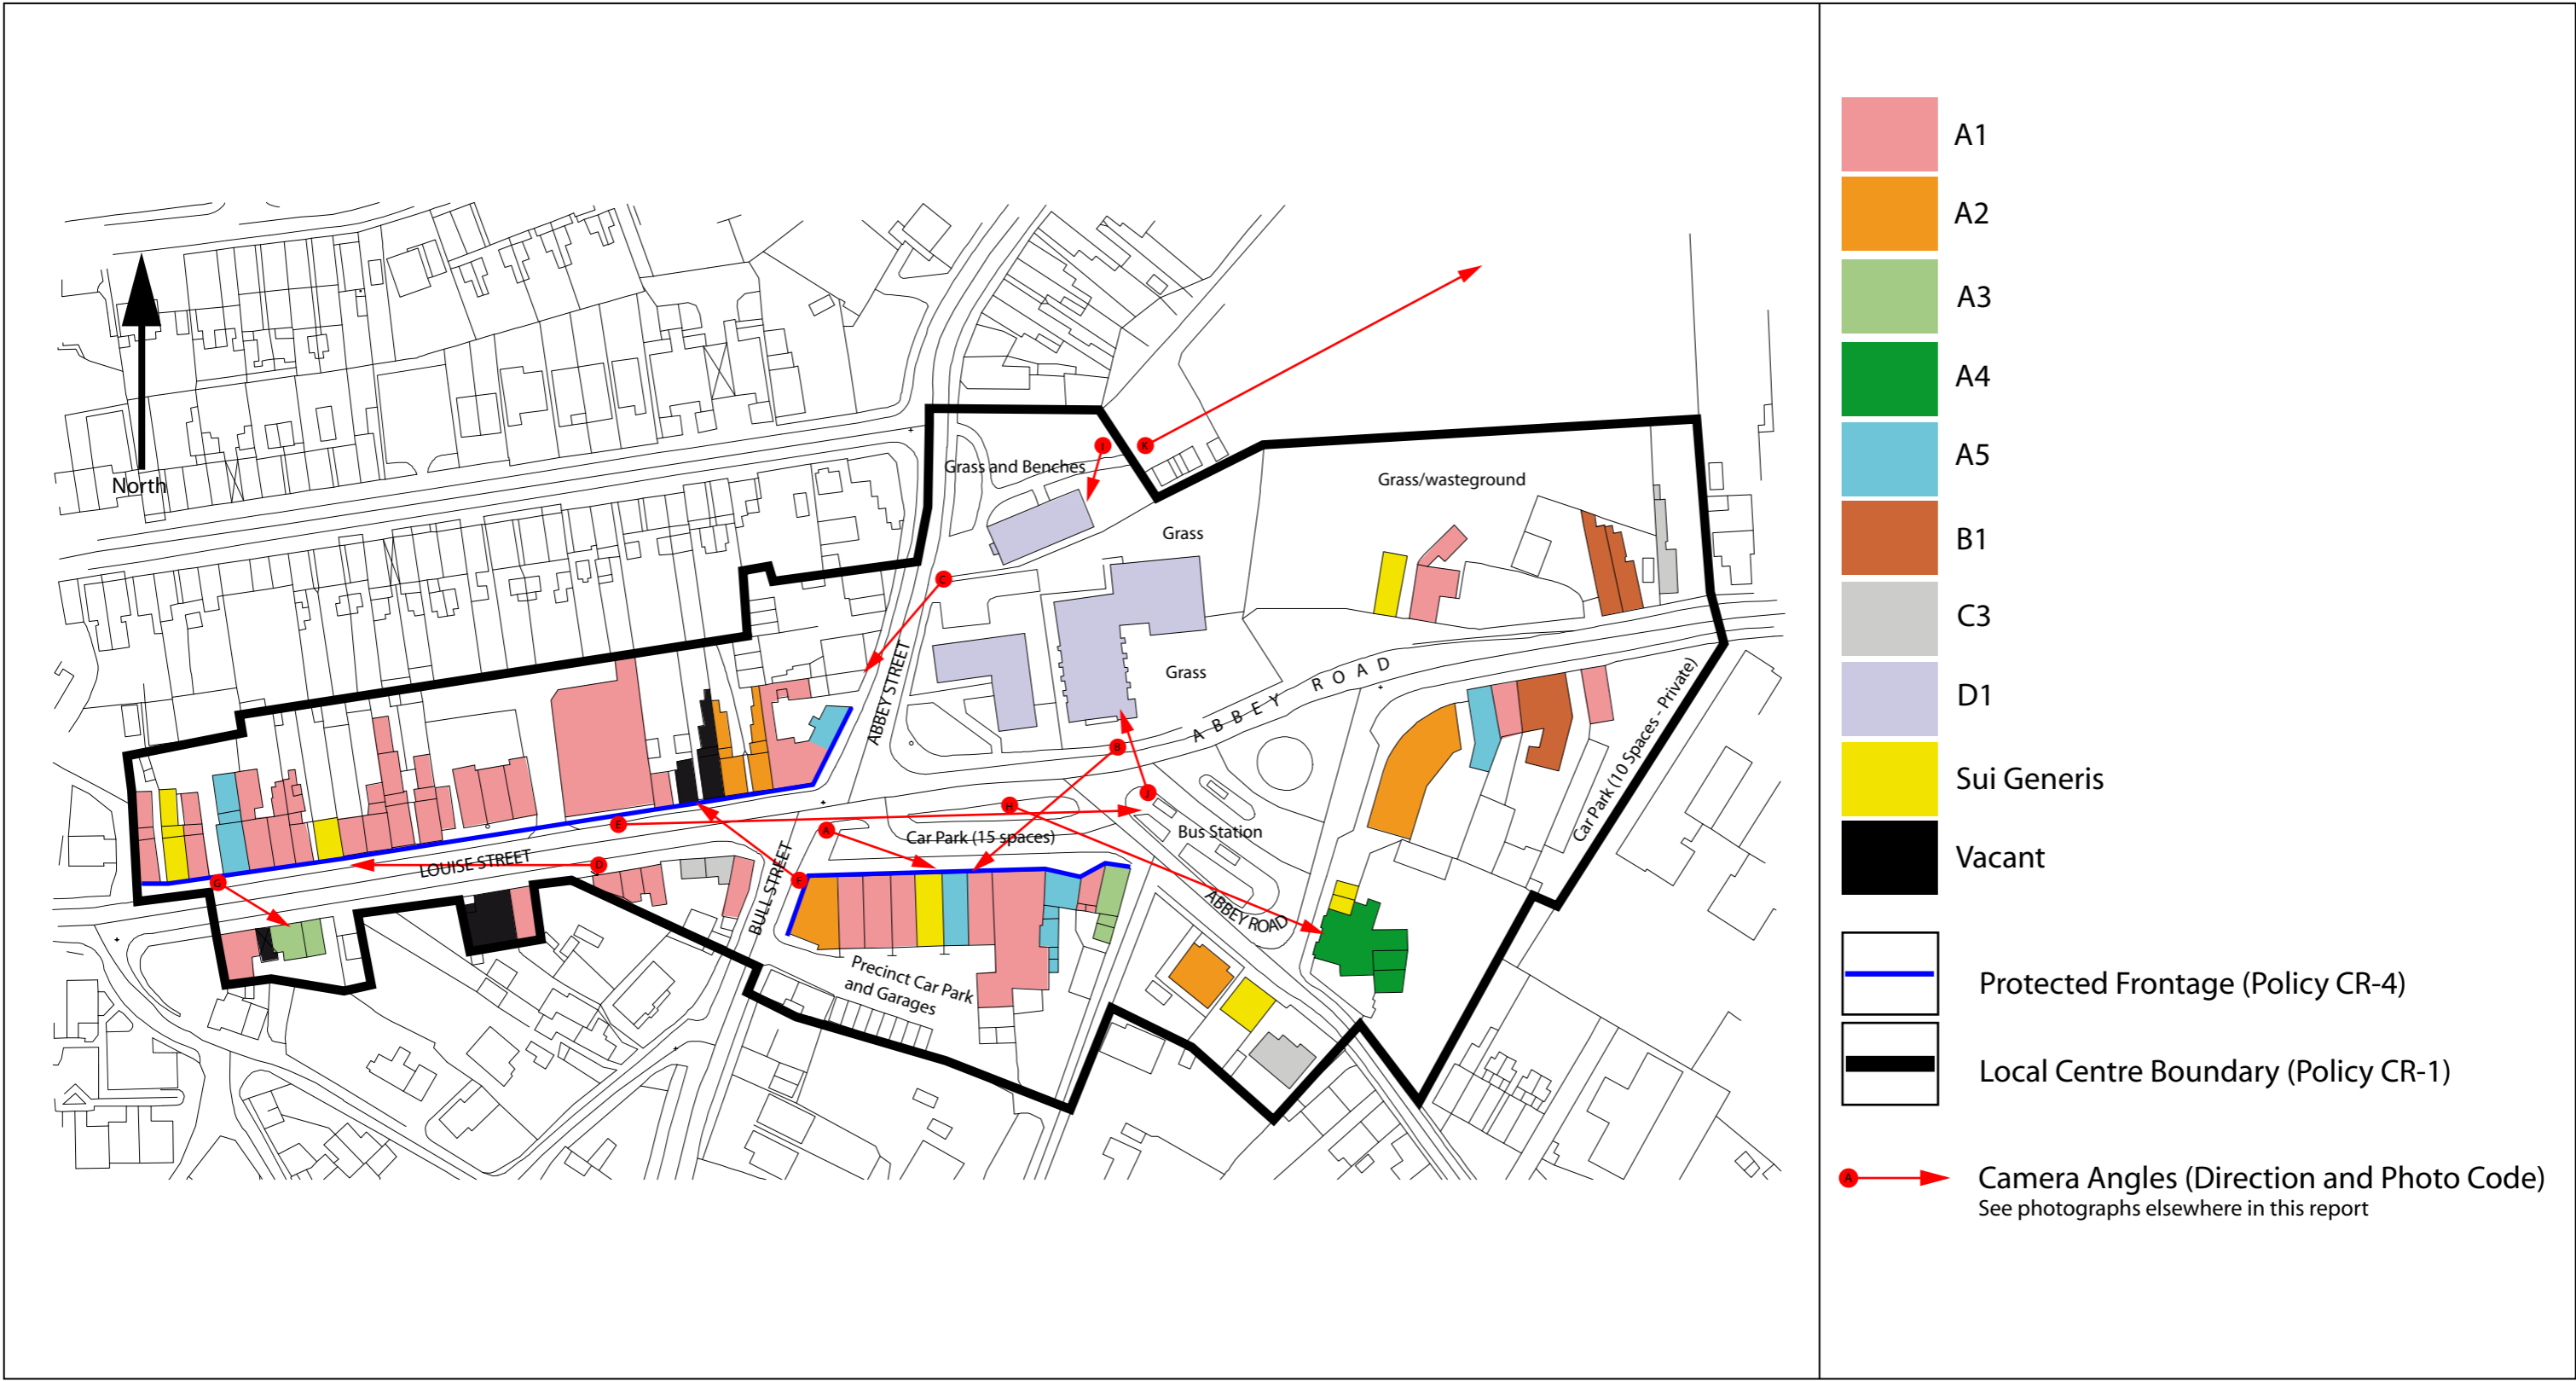

Gornal Wood Local Centre

Surveyed April 2007

Map reproduced from the O.S. mapping with the permission of the Controller of H. M. S. O. 2006 Licence 100019566