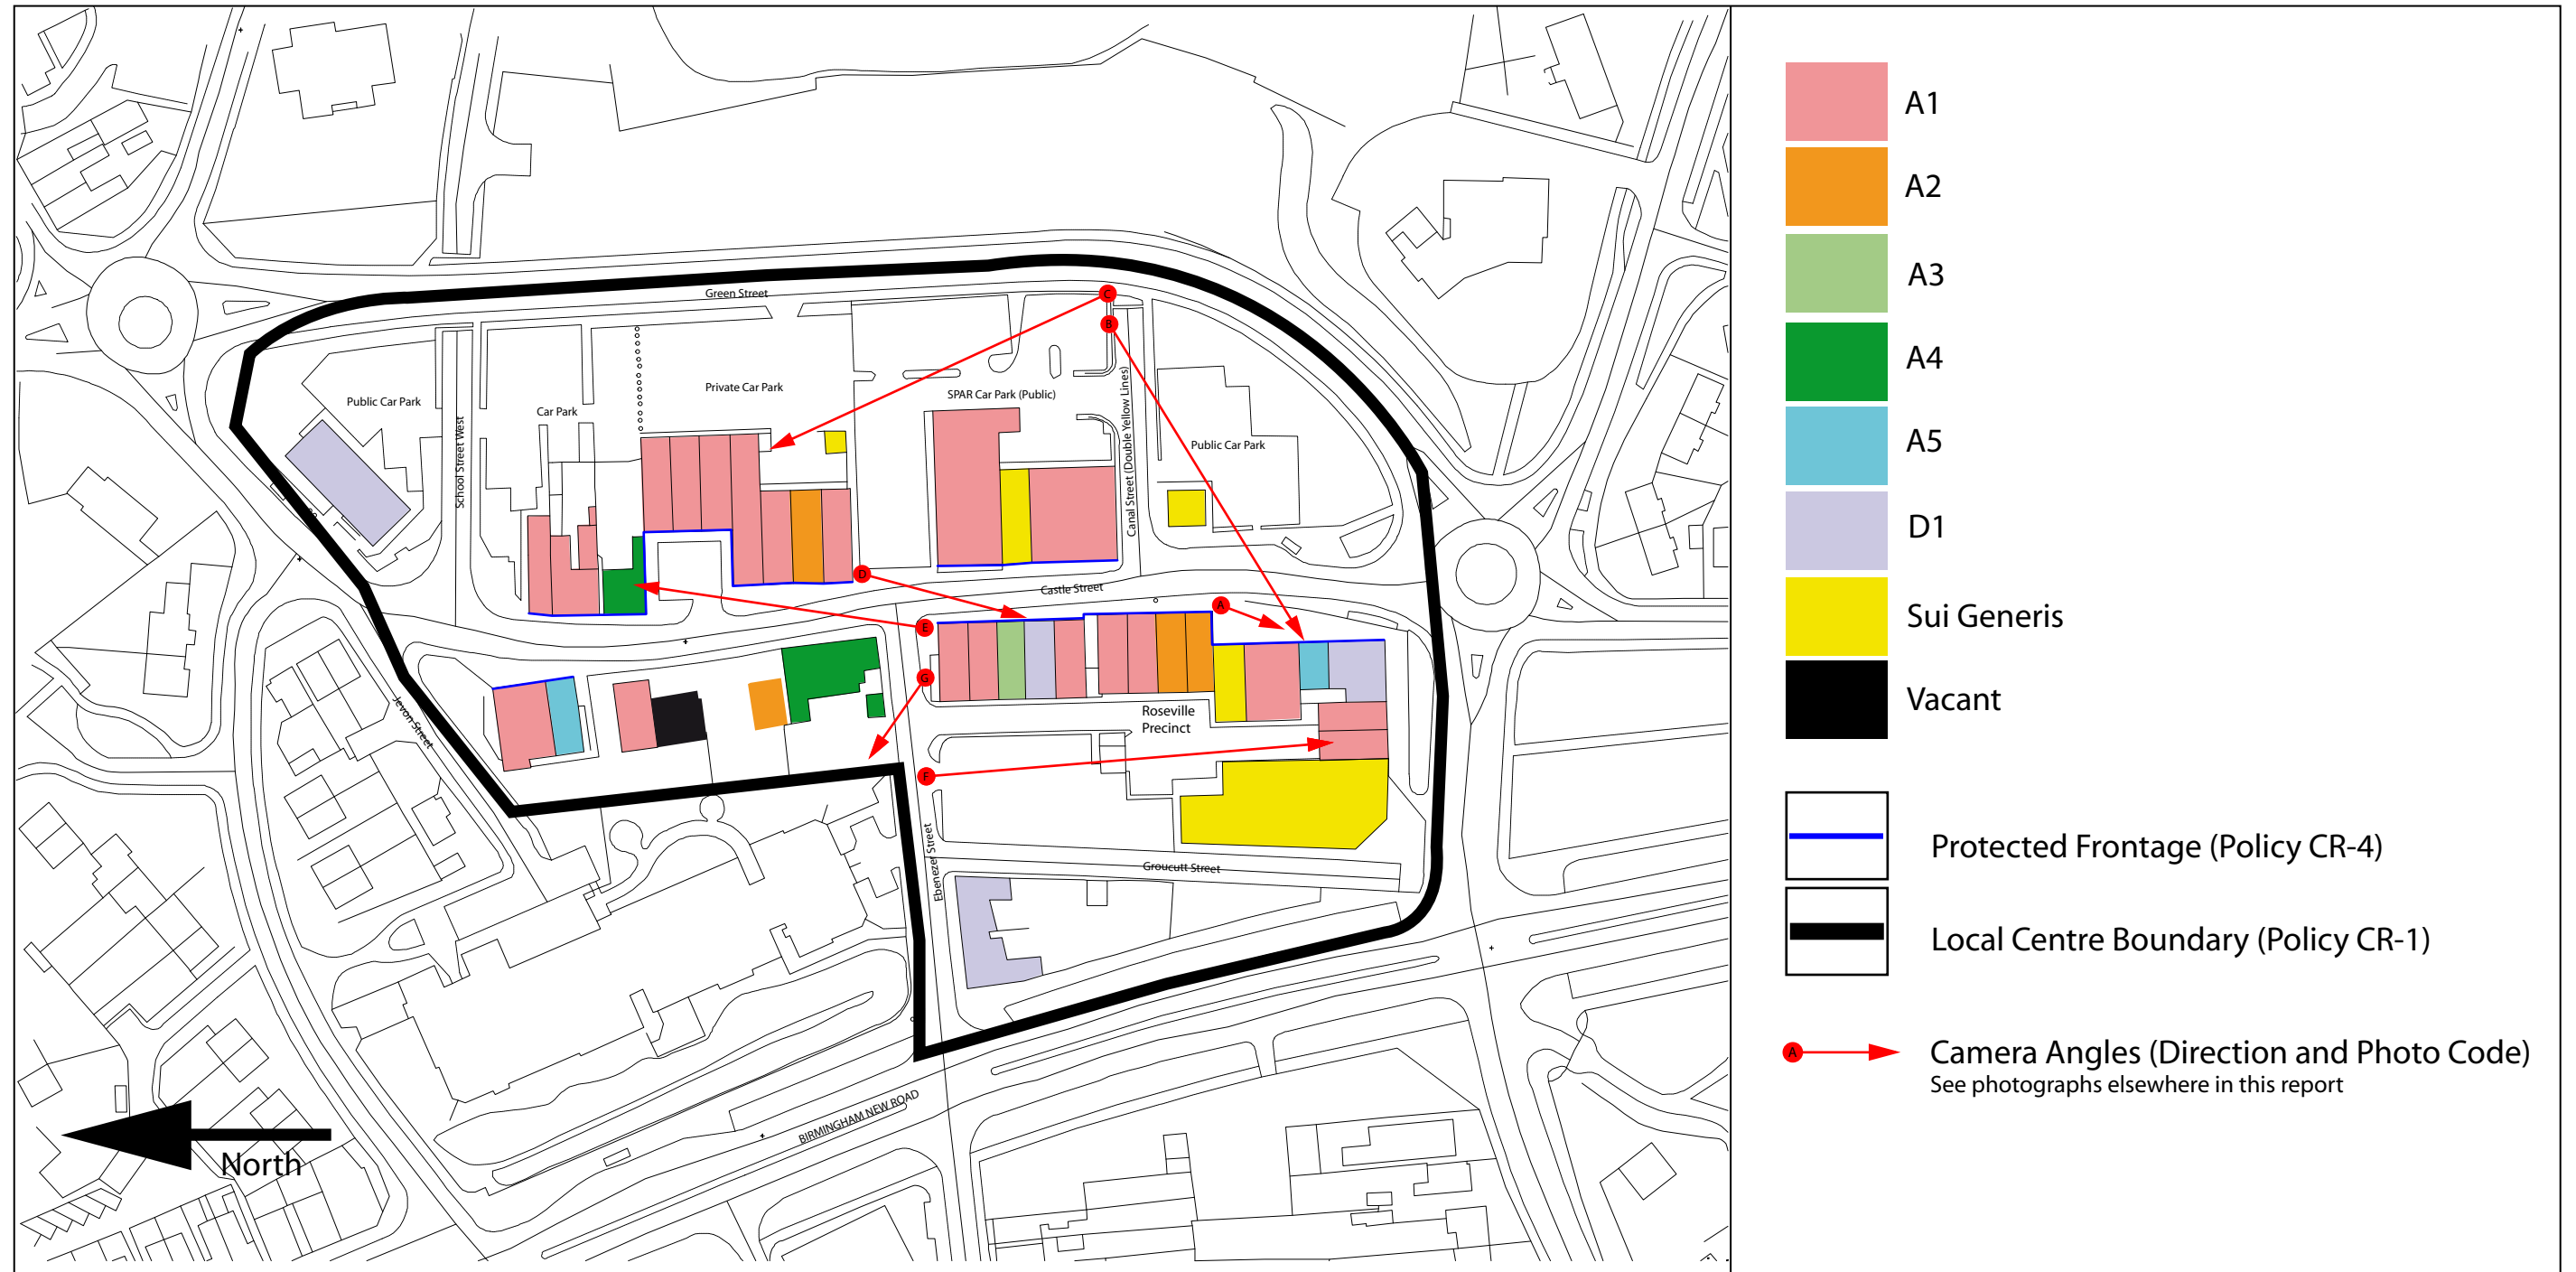

Roseville Local Centre

Surveyed April 2007

Map reproduced from the Ordnance Survey mapping with the permission of the Controller of H. M. S. O. 2006 Licence 100019566